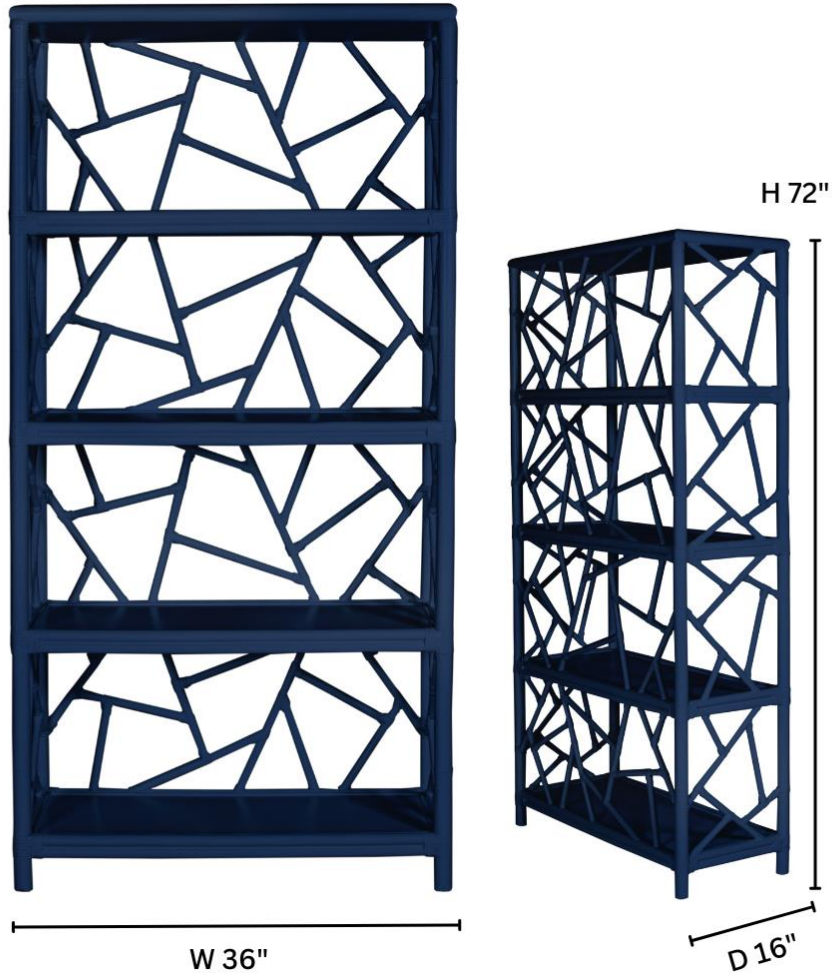

www.DavidFrancisFurniture.com

L7080 TIFFANY ÉTAGÈRE

DIMENSIONS

W36" x D16" x H72"

Shelf Height: 15"

Shelf weight capacity: 40 lbs.

PRODUCT INFORMATION

Rattan + wood frame

Rawhide bindings

Four Shelves

Suitable for contract

This item is not intended for clothing storage

Anti-tip kit included

CUSTOMIZATION OPTIONS

Any finish available