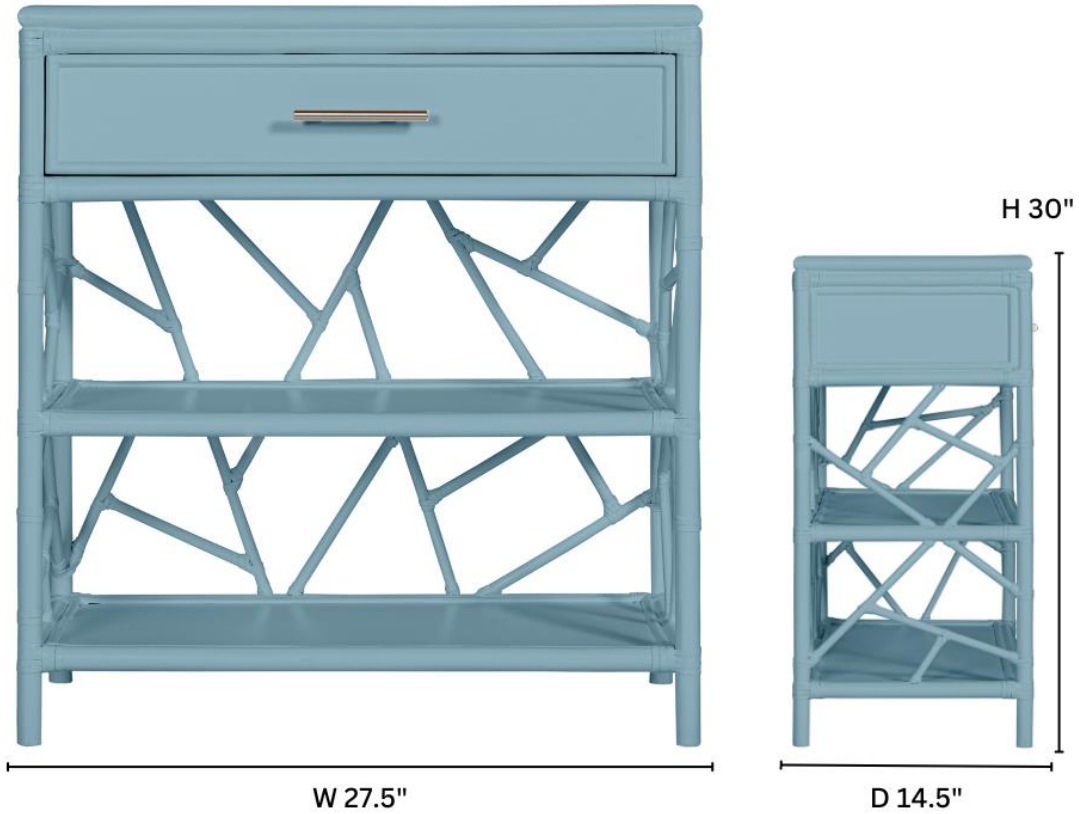

www.DavidFrancisFurniture.com

L7070 TIFFANY END TABLE

DIMENSIONS

Overall Dimensions:
W27.5" x D14.5" x H30"

Interior Drawer Dimensions:
W23.75" x D11.5" x H3.5"

Drawer Weight Capacity: 25 lbs.

Shelf height: 8.5"

PRODUCT INFORMATION

Rattan frame
Leather bindings
One drawer, two shelves
metal drawer glides
Suitable for contract
This item is not intended for clothing storage
Anti-tip kit included

CUSTOMIZATION OPTIONS