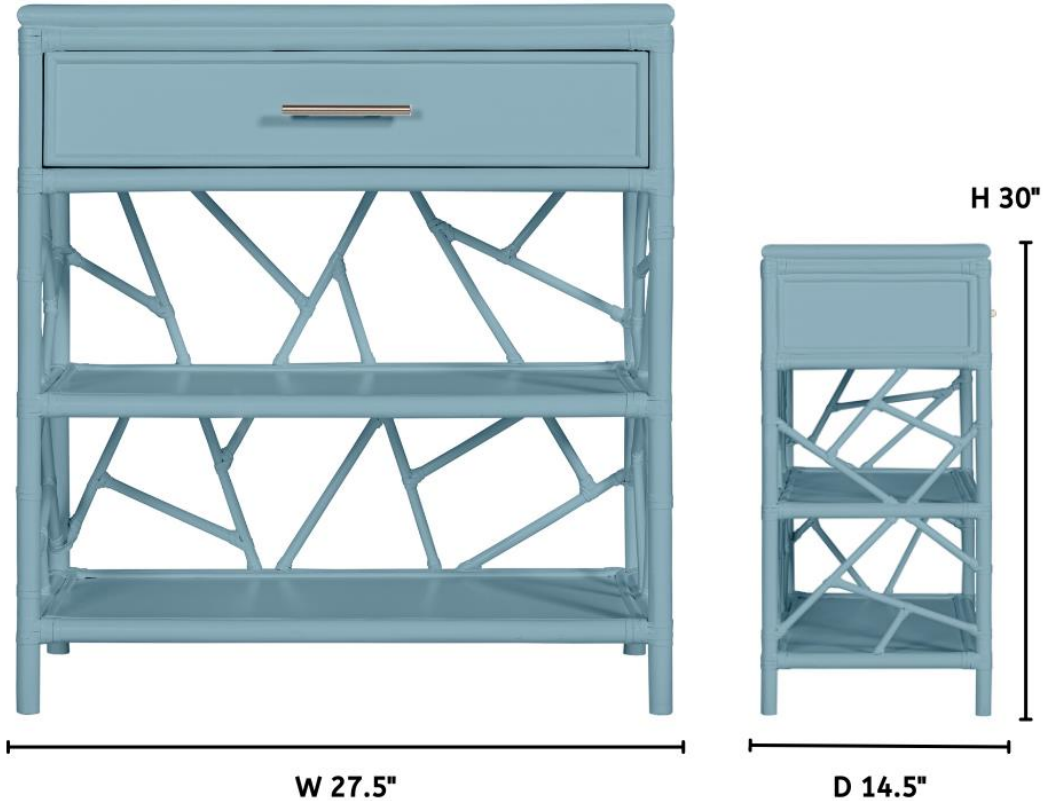

www.DavidFrancisFurniture.com

L7070 TIFFANY END TABLE

DIMENSIONS

Overall Dimensions:
W27.5" x D14.5" x H30"

Interior Drawer Dimensions:
W23.75" x D11.5" x H3.5"

Drawer Weight Capacity: 25 lbs.

Shelf height: 8.5"

PRODUCT INFORMATION

Rattan frame
Rawhide bindings
One drawer, two shelves
metal drawer glides
Suitable for contract
This item is not intended for clothing storage
Anti-tip kit included

CUSTOMIZATION OPTIONS