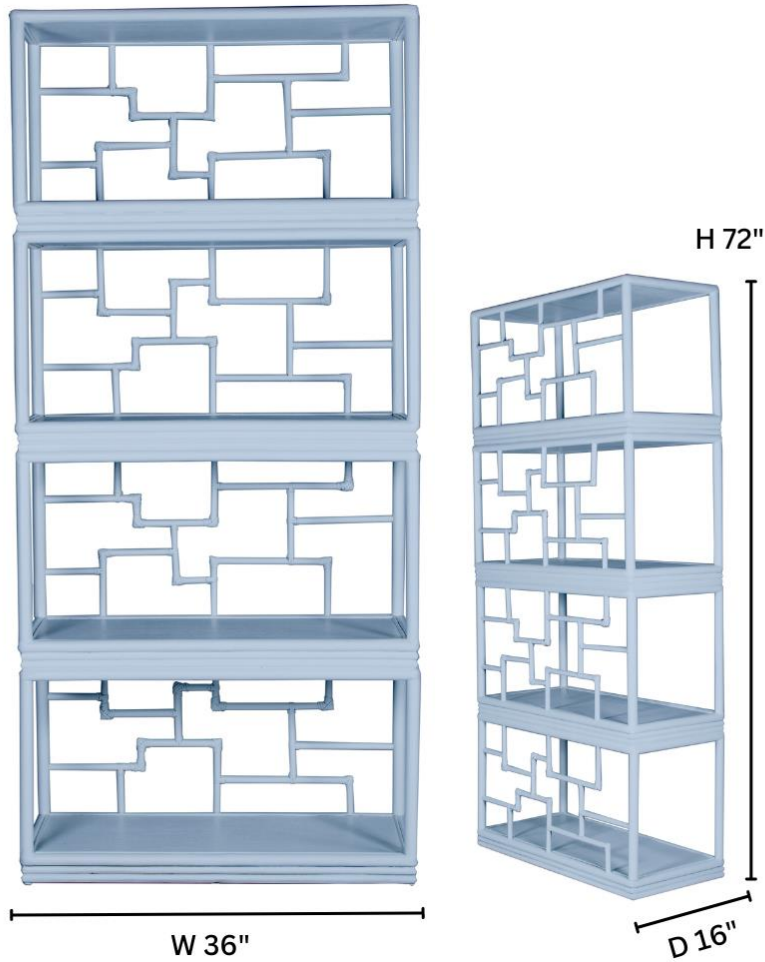

www.DavidFrancisFurniture.com

L6087 TIBET ÉTAGÈRE

DIMENSIONS

W36" x D16" x H72"

Shelf Height: 15"

Shelf weight capacity: 40 lbs.

PRODUCT INFORMATION

Rattan + wood frame

Leather bindings

Four Shelves

Suitable for contract

This item is not intended for clothing storage

Anti-tip kit included

CUSTOMIZATION OPTIONS

Any finish available