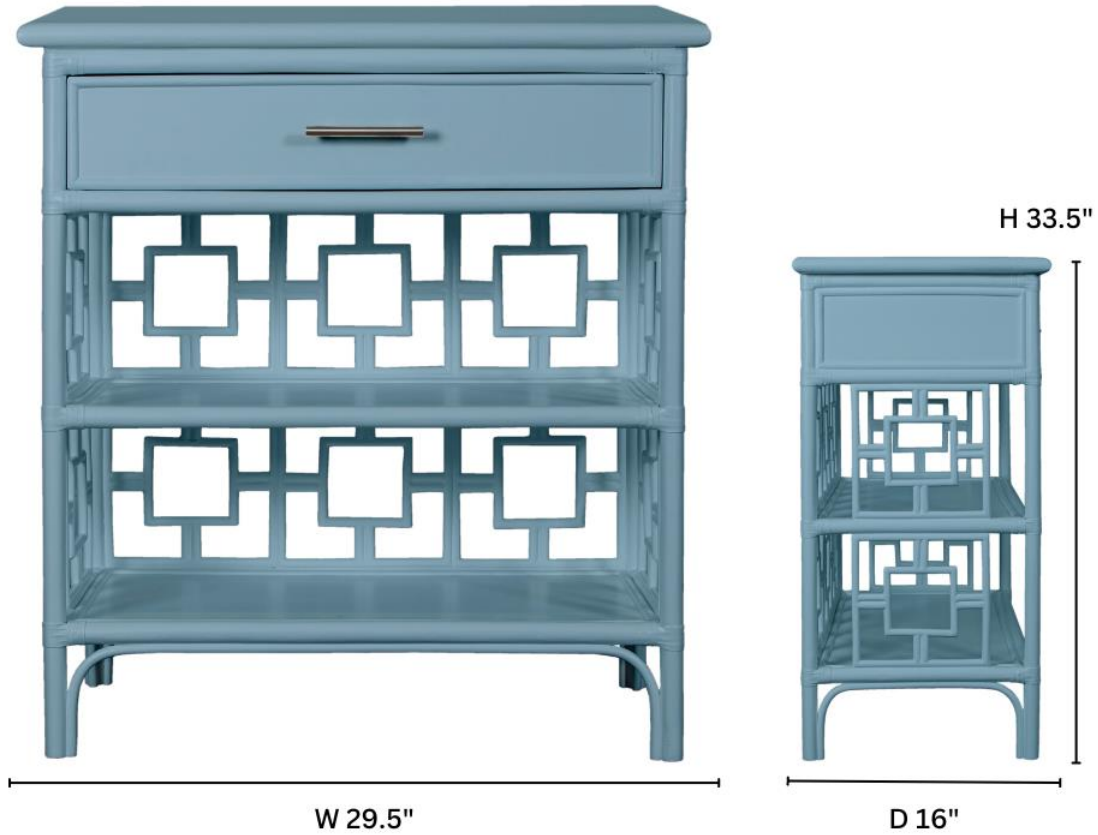

www.DavidFrancisFurniture.com

L6050 SOBE END TABLE

DIMENSIONS

Overall Dimensions:
W29.5" x D16" x H33.5"

Interior Drawer Dimensions:
W23" x D11" x H3.5"

Drawer Weight Capacity: 25 lbs.

Shelf height: 8.5"

PRODUCT INFORMATION

Rattan frame
Leather bindings
One drawer, two shelves
metal drawer glides
Suitable for contract
This item is not intended for clothing storage
Anti-tip kit included

CUSTOMIZATION OPTIONS

Any finish available
Rattan* and metal hardware options available