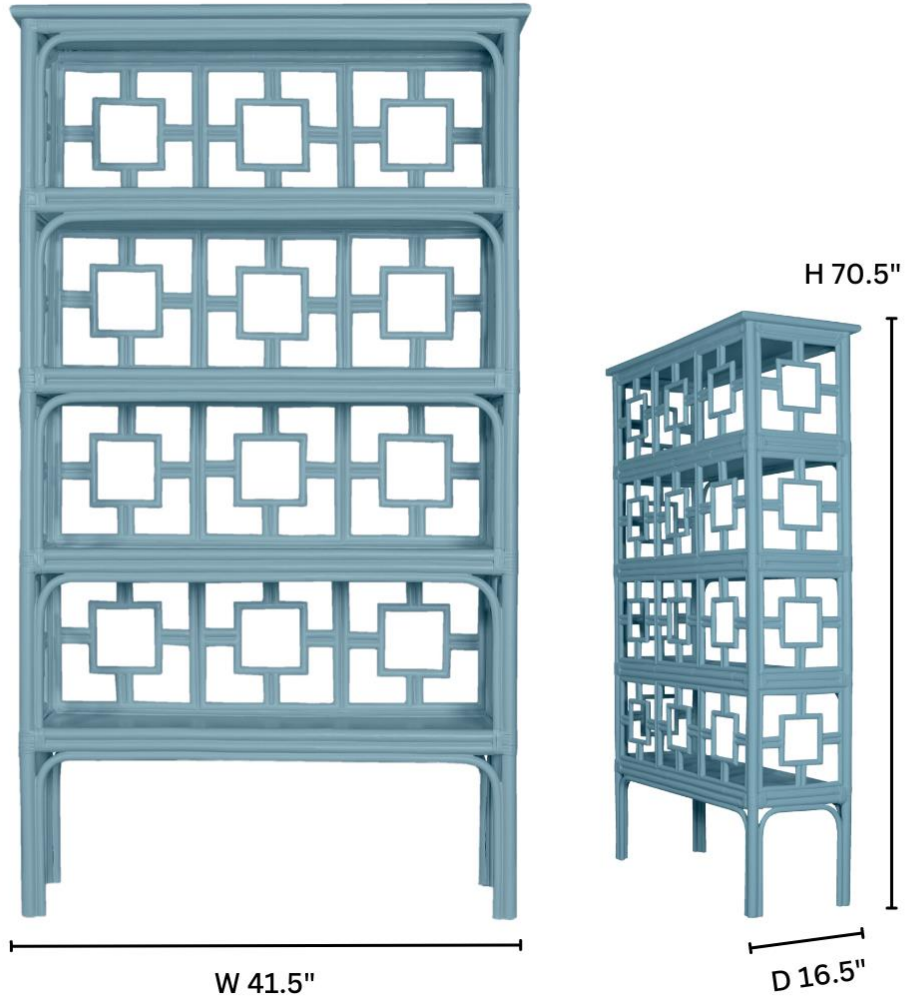

www.DavidFrancisFurniture.com

L6020 SOBE ÉTAGÈRE

DIMENSIONS

W41.5" x D16.5" x H70.5"

Shelf Height: 12"

Shelf weight capacity:
40 lbs.

PRODUCT INFORMATION

Rattan + wood frame
Leather bindings
Four Shelves
Suitable for contract

**This item is not intended for
clothing storage**
Anti-tip kit included

CUSTOMIZATION OPTIONS

Any finish available