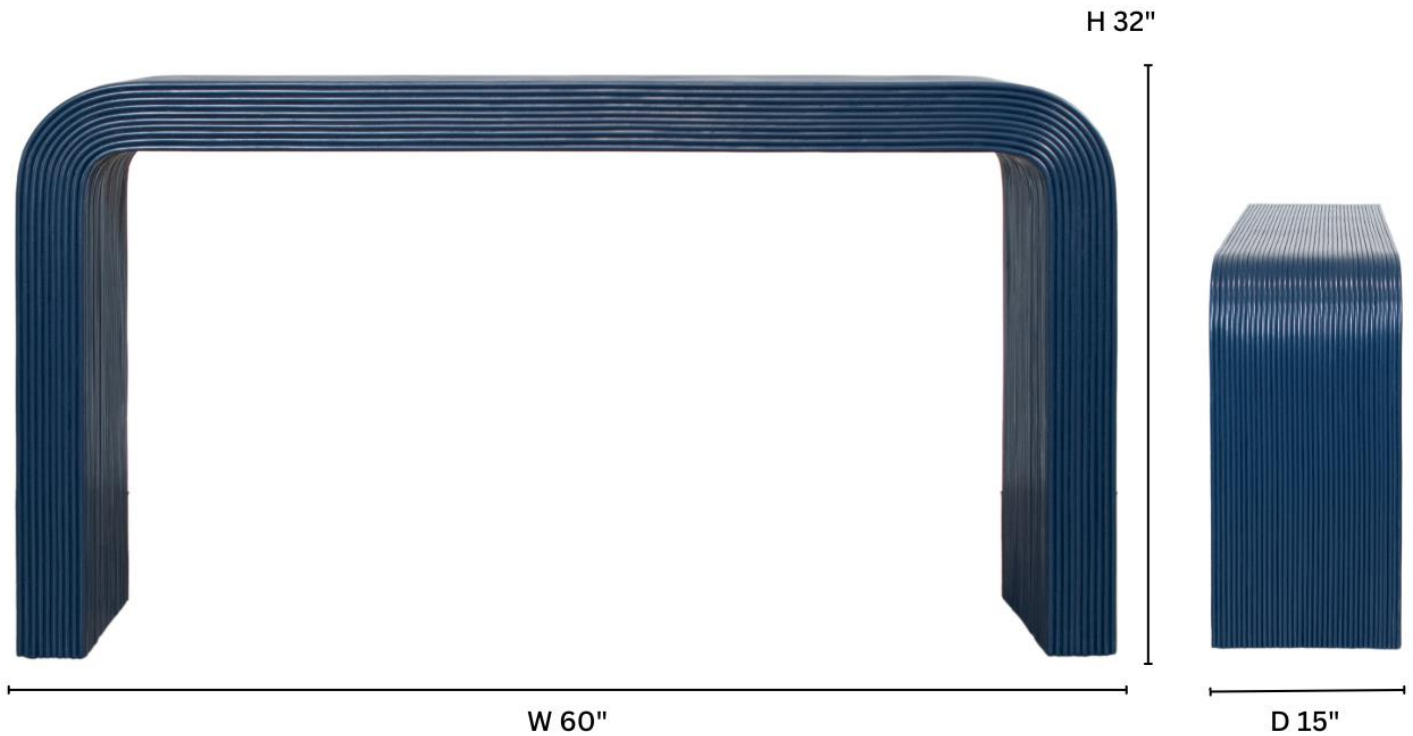

www.DavidFrancisFurniture.com

L3600-CON BAHIA CONSOLE TABLE

DIMENSIONS

W60" x D15" x H32"

Thickness: 3.75"

Weight capacity: 100 lbs.

PRODUCT INFORMATION

3/8" Pencil Rattan
Suitable for contract