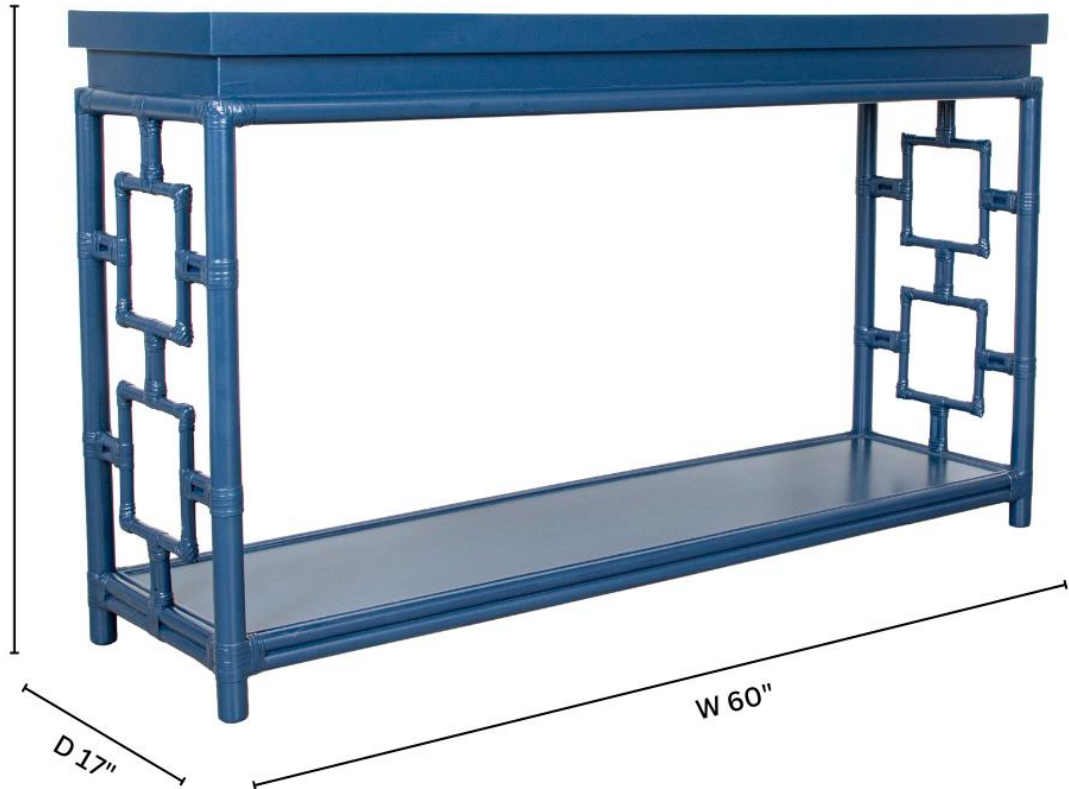

www.DavidFrancisFurniture.com

H 34.5"

## L3500 SOBE CONSOLE TABLE

### DIMENSIONS

W60" x D17" x H34.5"

Shelf height: 25"

### PRODUCT INFORMATION

Rattan frame  
Leather bindings  
Wood top  
Solid wood shelf  
Suitable for contract