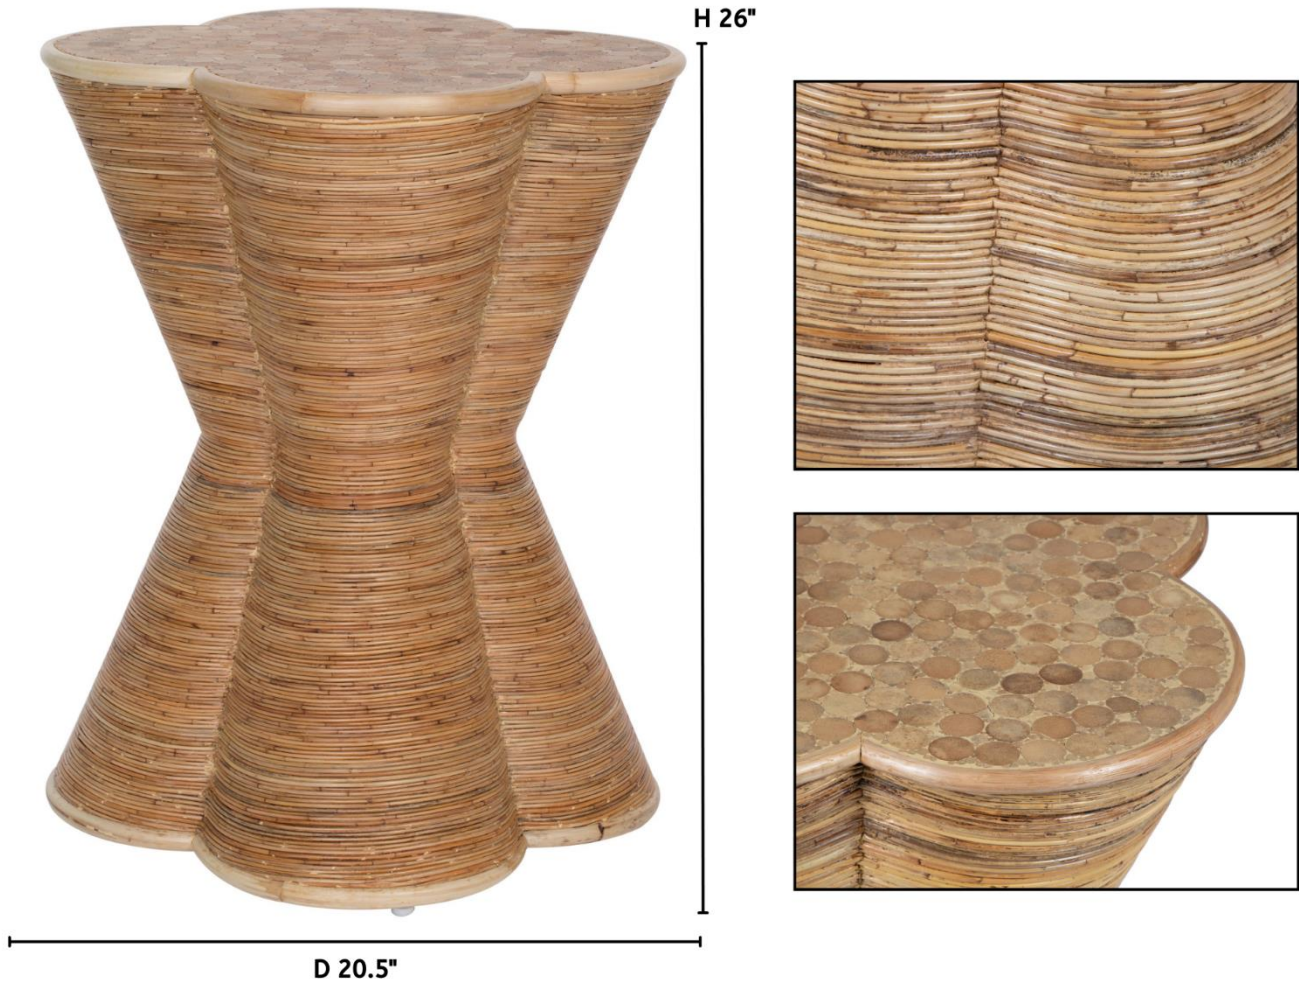

www.DavidFrancisFurniture.com

L2407-ENT ITALIA END TABLE

DIMENSIONS

Diameter: 20.5"
Height: 26"

PRODUCT INFORMATION

Wood solids core wrapped with pencil rattan
Quatrefoil shape
Mosaic rattan design on table top
Suitable for contract

CUSTOMIZATION OPTIONS

Standard and Premium finishes available