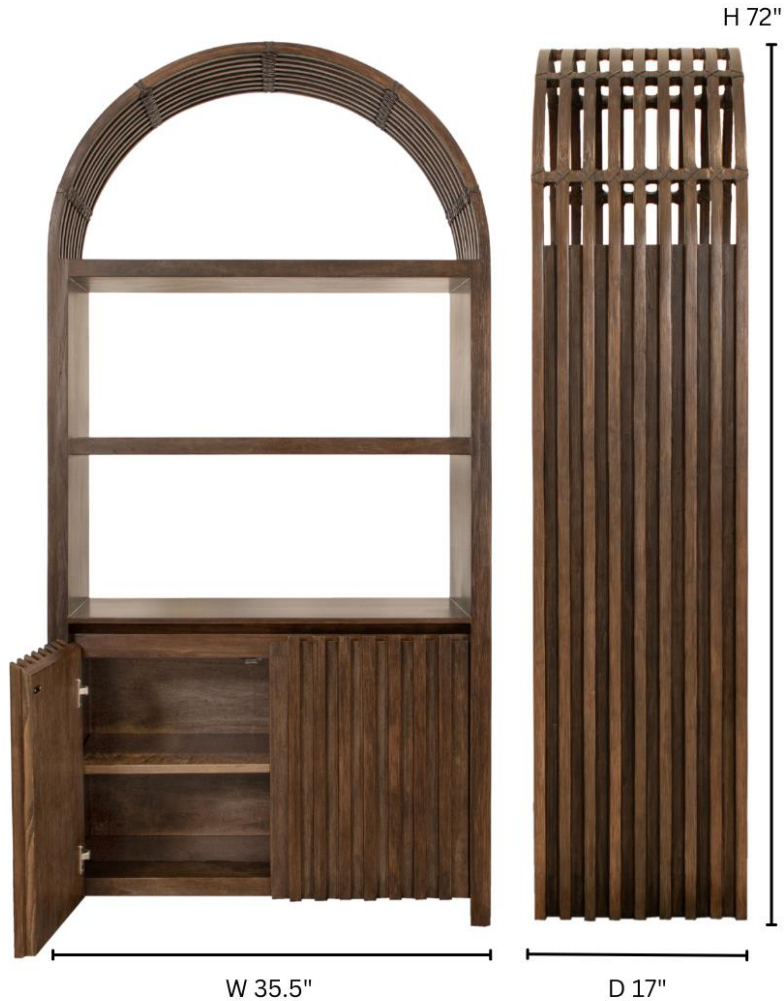

## L2090 NOVA ÉTAGÈRE

### DIMENSIONS

Overall: W35.5" x D17" x H72"  
Shelf height (from top to bottom):  
16.75", 13", 13"  
Cabinet interior dimensions:  
W32" x D14.5" x H18"  
Cabinet adjustable shelf at:  
8", 10", 12"

### PRODUCT INFORMATION

Wood and square core rattan frame  
Raw leather bindings  
Three shelves  
Suitable for contract  
Shelf weight capacity: 40 lbs.  
Approx. product weight: 80 lbs.  
**Anti-tip kit included**