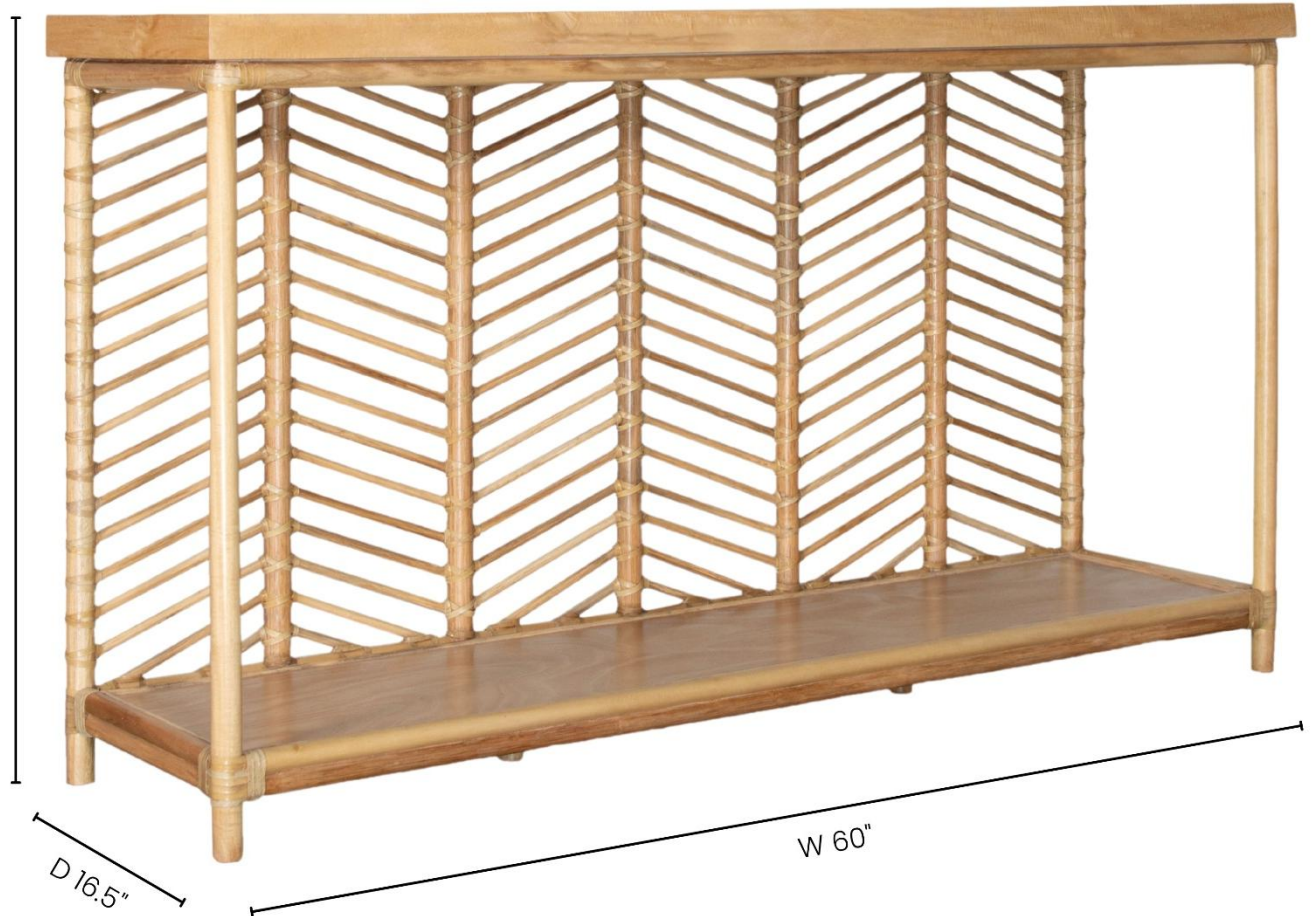

www.DavidFrancisFurniture.com

H 34"

L2020-CON LIAM CONSOLE TABLE

For Indoor Use Only

DIMENSIONS

W60" x D16.5" x H34"

Approximate product weight:
60 lbs.

PRODUCT INFORMATION

Rattan frame
Rawhide leather bindings
Wood top
Solid wood shelf
Suitable for contract

CUSTOMIZATION OPTIONS

Standard + Premium finishes
available