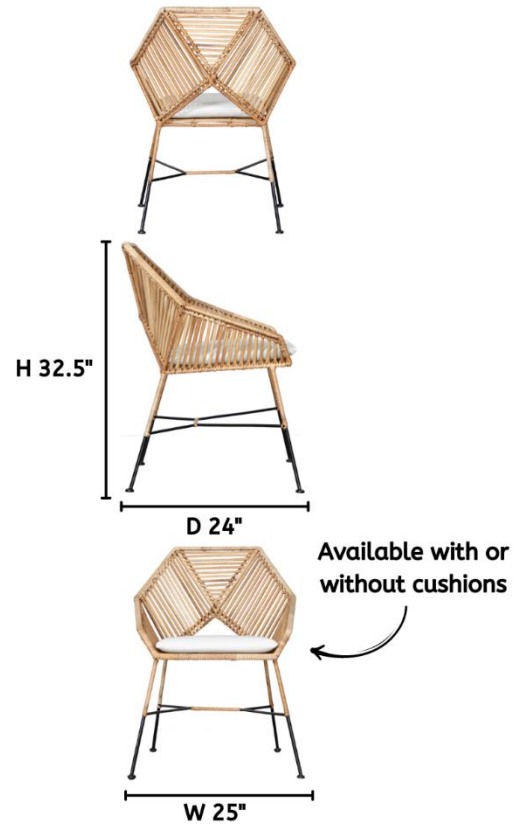

## C7601 BAJA CHAIR

### DIMENSIONS

W25" x D24" x H32.5"  
Seat Deck: W17" x D17" x H17.5"