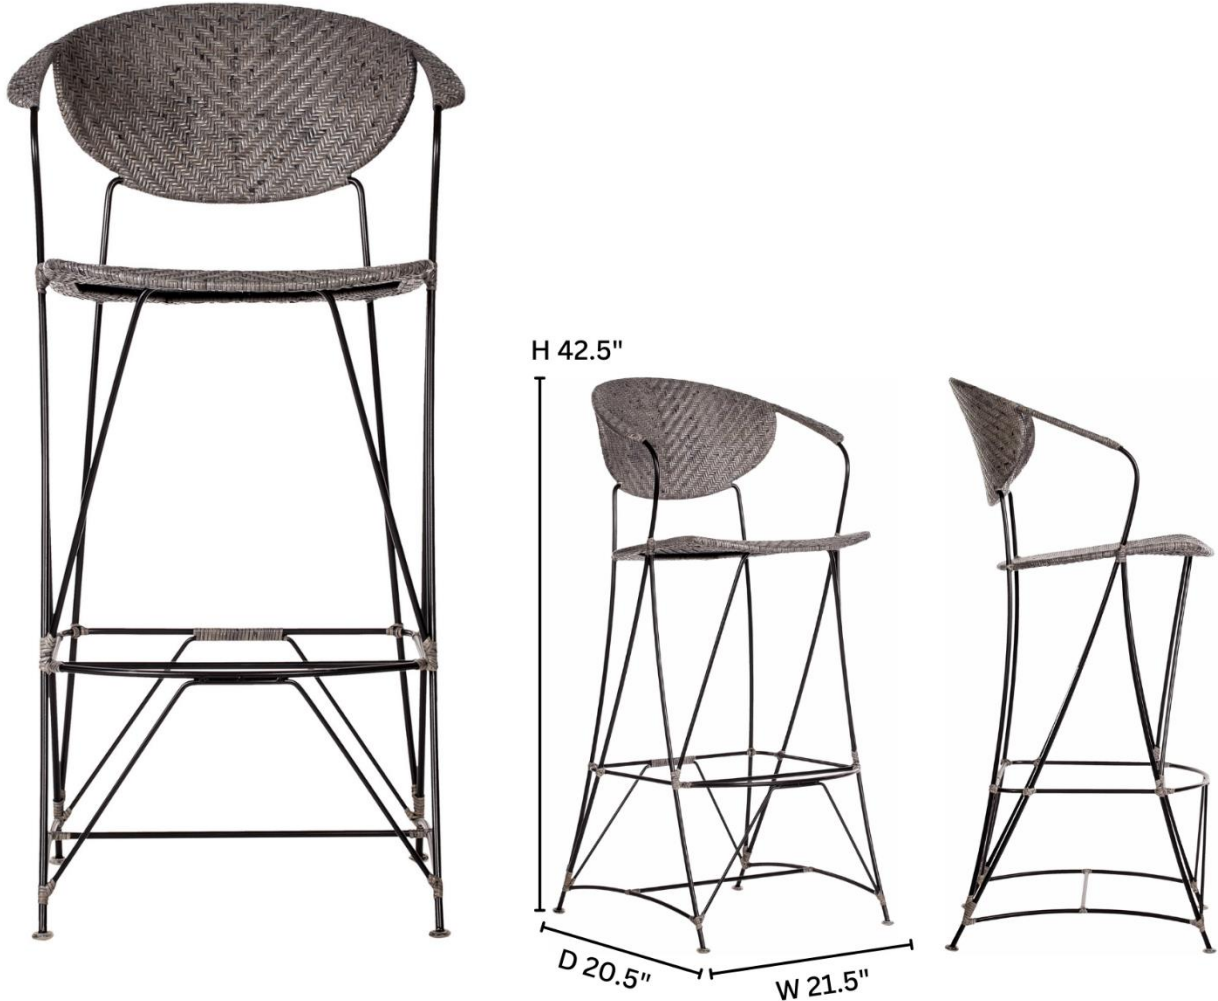

## D7405-BS NISHI BARSTOOL

### DIMENSIONS

W21.5" x D20.5" x H42.5"  
Seat Deck: W17" x D17" x H30"  
Finished Seat Height: 30"

### PRODUCT INFORMATION

Powder-coated steel frame  
Woven cane seat in herringbone pattern  
No cushion required

### CUSTOMIZATION OPTIONS

Available in Rubbed Grey with Black legs