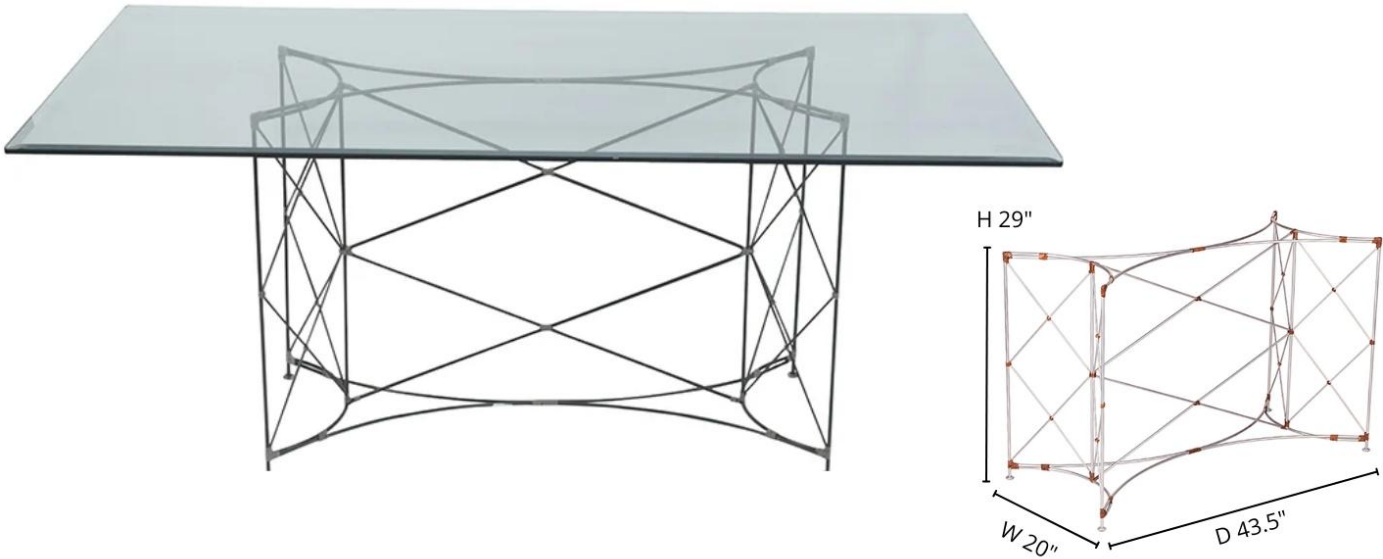

www.DavidFrancisFurniture.com

Glass Not Included

D2063-TB ORIGAMI TABLE BASE

DIMENSIONS

W20" X D43.5" x H29"
Max Recommended Glass:
W42" x D72", 1/2" thick, up to 210 lbs.

PRODUCT INFORMATION

Powder-coated steel frame
Woven cane over steel joints
Glass not included

CUSTOMIZATION OPTIONS

Available in:
Pecan + Brushed Silver legs
Rubbed Grey + Black legs