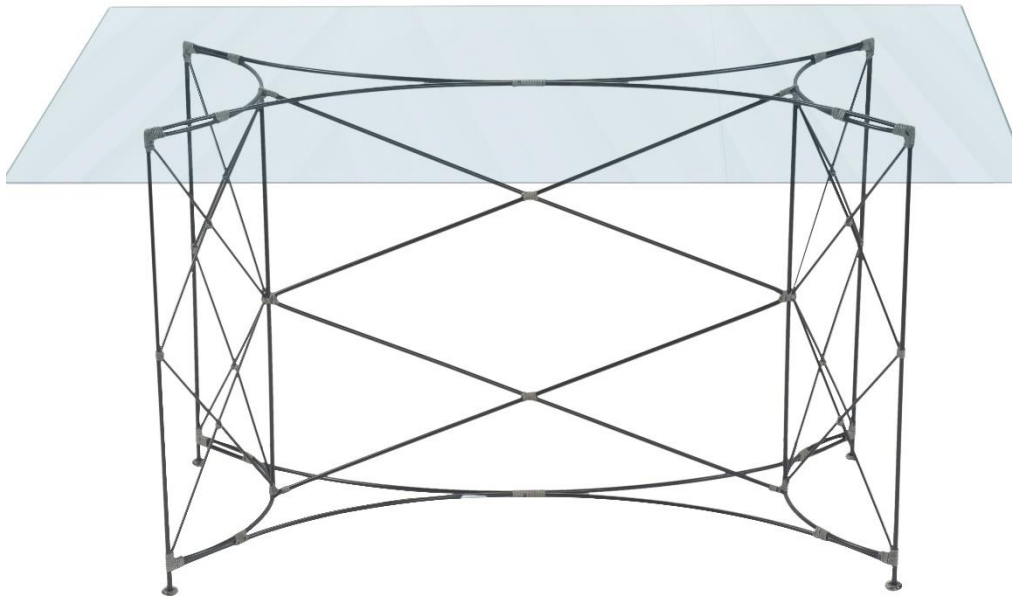

www.DavidFrancisFurniture.com

Glass Not Included

D2063-TB ORIGAMI TABLE BASE

DIMENSIONS

W20" X D43.5" x H29"
Recommended Glass:
W42" x D72"

PRODUCT INFORMATION

Powder-coated steel frame
Woven cane over steel joints

CUSTOMIZATION OPTIONS

Available in:
Pecan + Brushed Silver legs
Rubbed Grey + Black legs