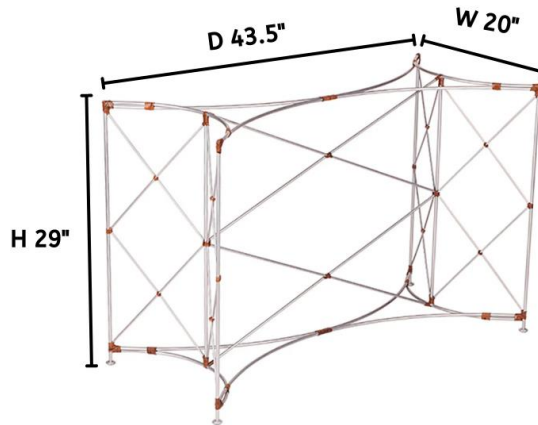

www.DavidFrancisFurniture.com

Glass Not Included

D2063-TB ORIGAMI TABLE BASE

DIMENSIONS

W20" X D43.5" x H29"
Recommended Glass:
W42" x D72"

PRODUCT INFORMATION

Powder-coated steel frame
Woven cane over steel joints