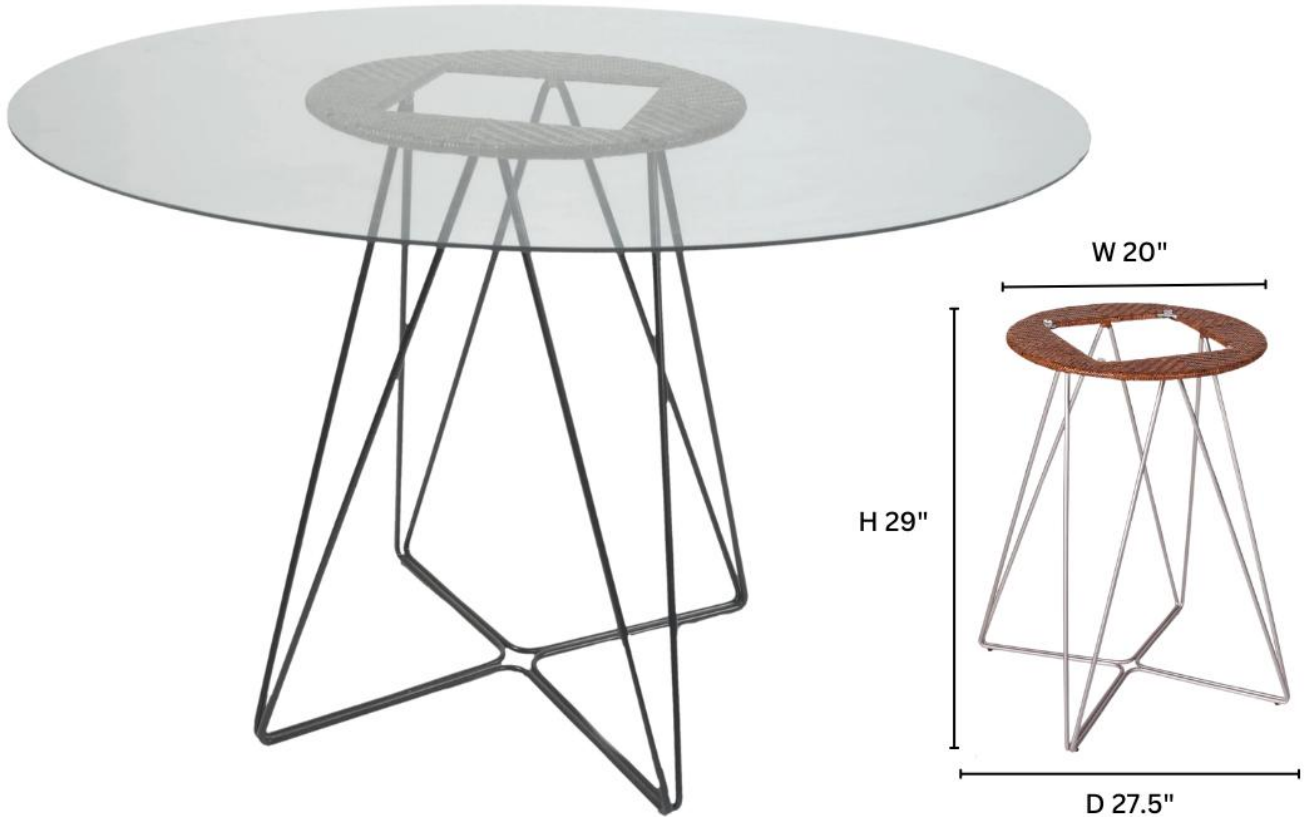

www.DavidFrancisFurniture.com

Glass Not Included

D2053-TB NARA TABLE BASE

DIMENSIONS

Diameter: top 20" bottom 27.5"
Height: 29"
Max Recommended Glass:
48" round, 1/2" thick, 126 lbs.

PRODUCT INFORMATION

Powder-coated steel frame
Woven cane in herringbone
Pattern
Glass not included

CUSTOMIZATION OPTIONS

Available in:
Pecan + Brushed Silver legs
Rubbed Grey + Black legs