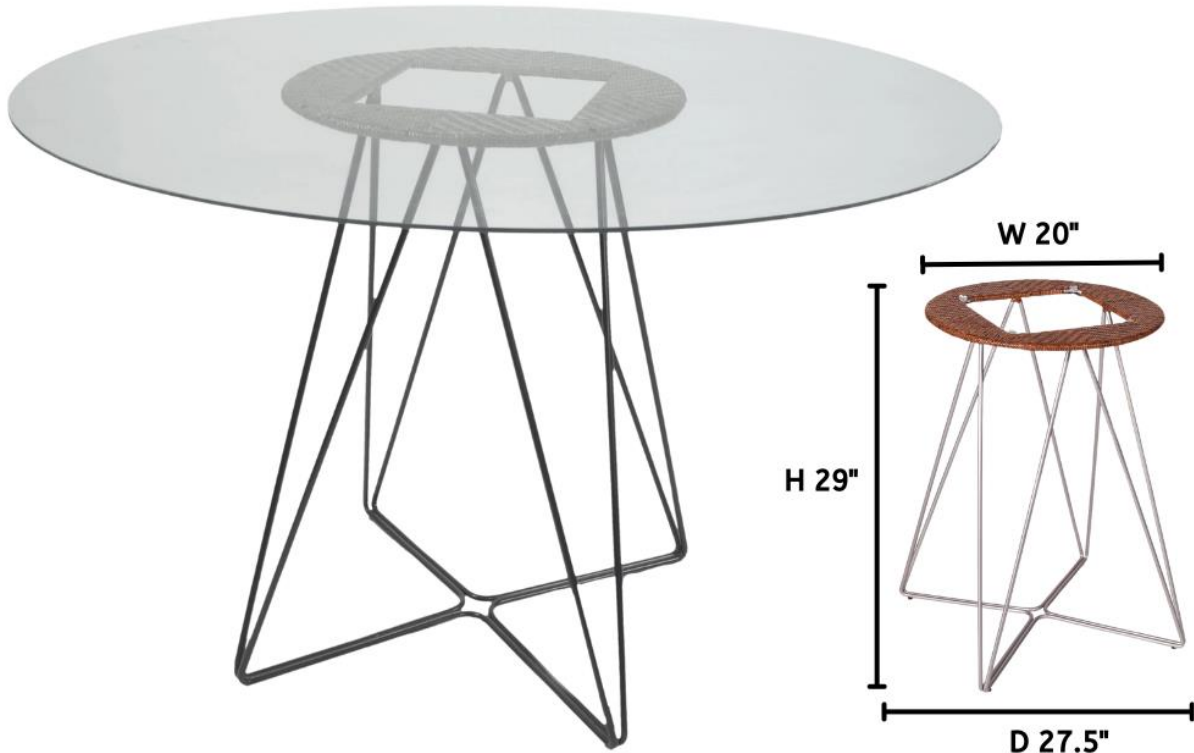

www.DavidFrancisFurniture.com

Glass Not Included

D2053-TB NARA TABLE BASE

DIMENSIONS

Diameter: top 20" bottom 27.5"
Height: 29"
Recommended Glass: 48" round

PRODUCT INFORMATION

Powder-coated steel frame
Woven cane in herringbone pattern

CUSTOMIZATION OPTIONS

Available in:
Pecan + Brushed Silver legs
Rubbed Grey + Black legs