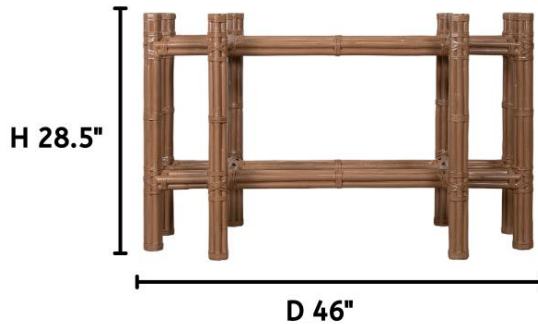

www.DavidFrancisFurniture.com

Glass Not Included

D1053-TB RECTANGULAR TABLE BASE

DIMENSIONS

W21" x D46" x H28.5"
Recommended Glass: 42" x 72"

PRODUCT INFORMATION

Rattan over steel frame
Rawhide bindings
Suitable for contract