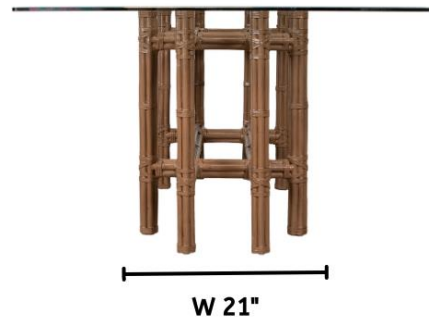

www.DavidFrancisFurniture.com

Glass Not Included

D1053-TB RECTANGULAR TABLE BASE

DIMENSIONS

W21" x D46" x H28.5"
Recommended Glass: 42" x 72"

PRODUCT INFORMATION

Rattan over steel frame
Rawhide bindings
Suitable for contract