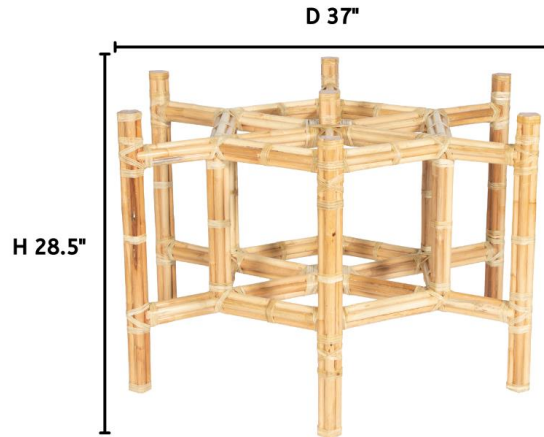

www.DavidFrancisFurniture.com

Glass Not Included

D1043-TB HEX 37" TABLE BASE

DIMENSIONS

Diameter 37"
Height: 28.5"
Recommended Glass: 60" round

PRODUCT INFORMATION

Rattan over steel frame
Rawhide bindings
Suitable for contract