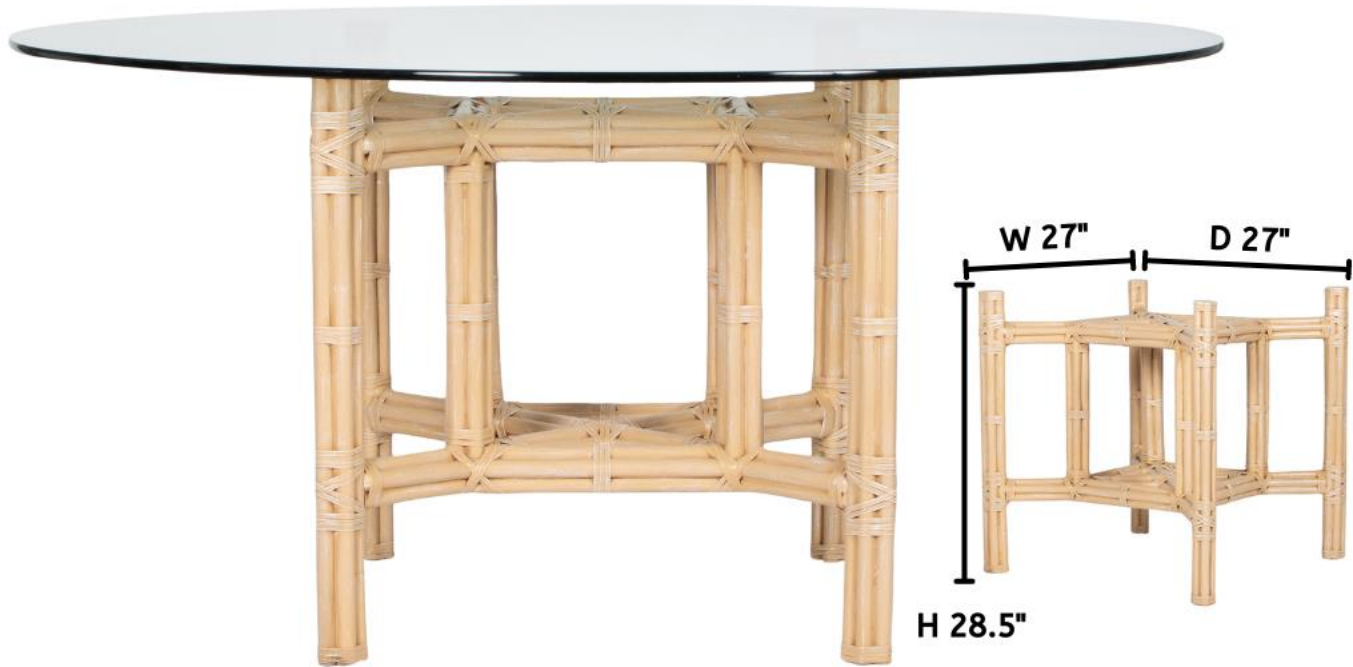

www.DavidFrancisFurniture.com

Glass Not Included

D1033-TB SQUARE RATTAN TABLE BASE

DIMENSIONS

W27" x D27" x H28.5"
Recommended Glass: 60" round

PRODUCT INFORMATION

Rattan over steel frame
Rawhide bindings
Suitable for contract