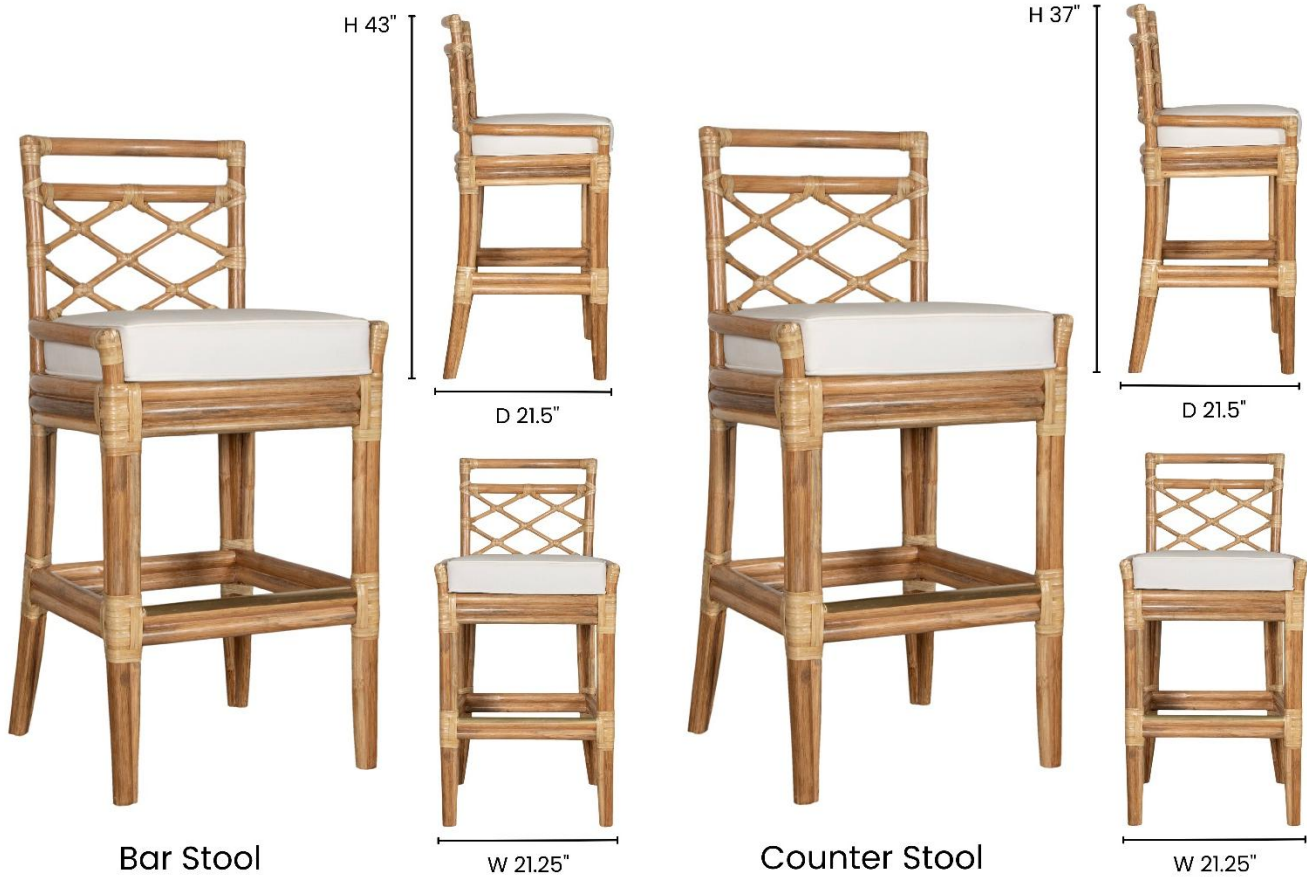

www.DavidFrancisFurniture.com

D0804 X & DIAMOND STOOL

For Indoor Use Only

DIMENSIONS

Bar Height

Overall: W21.25" x D21.5" x H43"
Seat Deck: W17" x D18" x H27"
Finished Seat Height: 30"

Counter Height

Overall: W21.25" x D21.5" x H37"
Seat Deck: W17" x D18" x H21"
Finished Seat Height: 24"

PRODUCT INFORMATION

Rattan frame
Leather bindings
Stationary boxed seat cushion
ONE gold footrest
Suitable for contract

CUSTOMIZATION OPTIONS

Any finish available
Graded-in performance fabrics
COM
COM Requirements: 1 Yard, 2 yards
for tight back option