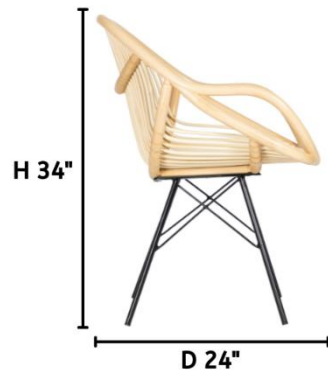

www.DavidFrancisFurniture.com

D0080 STOCKHOLM CHAIR

DIMENSIONS

W24" x D24" x H34"

Seat Deck: W19" x D16" x H16.5"

PRODUCT INFORMATION

Rattan frame

Rawhide bindings