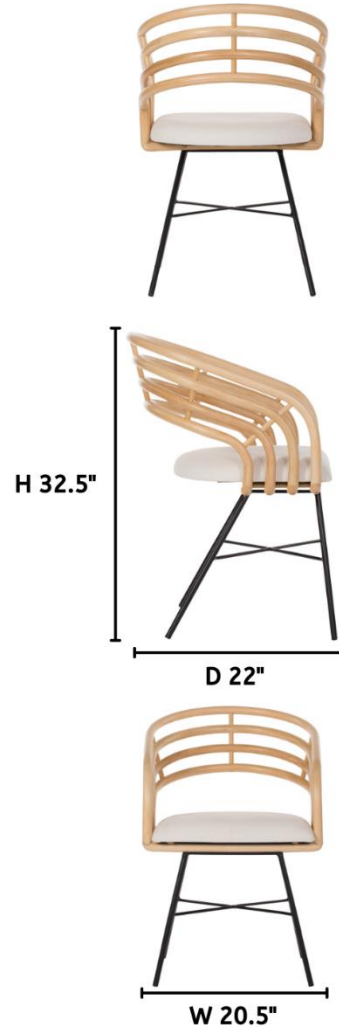

www.DavidFrancisFurniture.com

D0020 MADRID CHAIR

DIMENSIONS

W20.5" x D22" x H32.5"
Seat Deck: W18" x D18" x H16"
Finished Seat Height: 18"
Arm Height: 25"

PRODUCT INFORMATION

Rattan + wood frame
Wooden Dowels
Steel legs
Tight seat

CUSTOMIZATION OPTIONS

Any finish available
Graded-in performance fabrics COM
COM Requirement: 1 yard