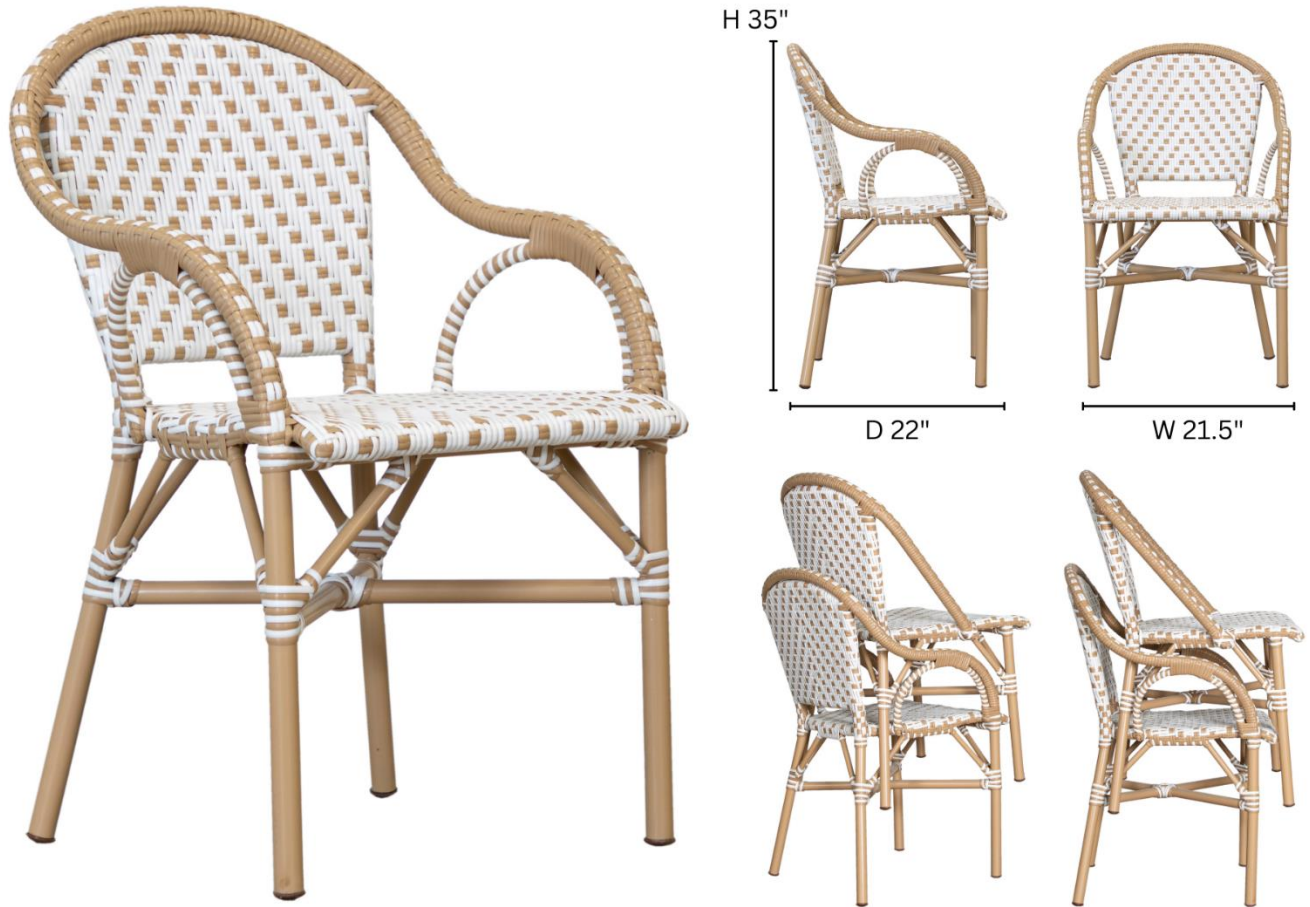

## CAW3004 BISTRO STACKING ARMCHAIR - CONTRACT

### DIMENSIONS

Overall: W21.5" x D22" x H35"  
Seat Deck: W17" x D18" x H18.5"  
Seat Height: 18.5"  
Arm Height: 26"

### PRODUCT INFORMATION

Powder-coated aluminum frame  
Weather and fade resistant woven resin  
Stackable up to 4 chairs high  
Order minimum 25 qty.  
Suitable for contract