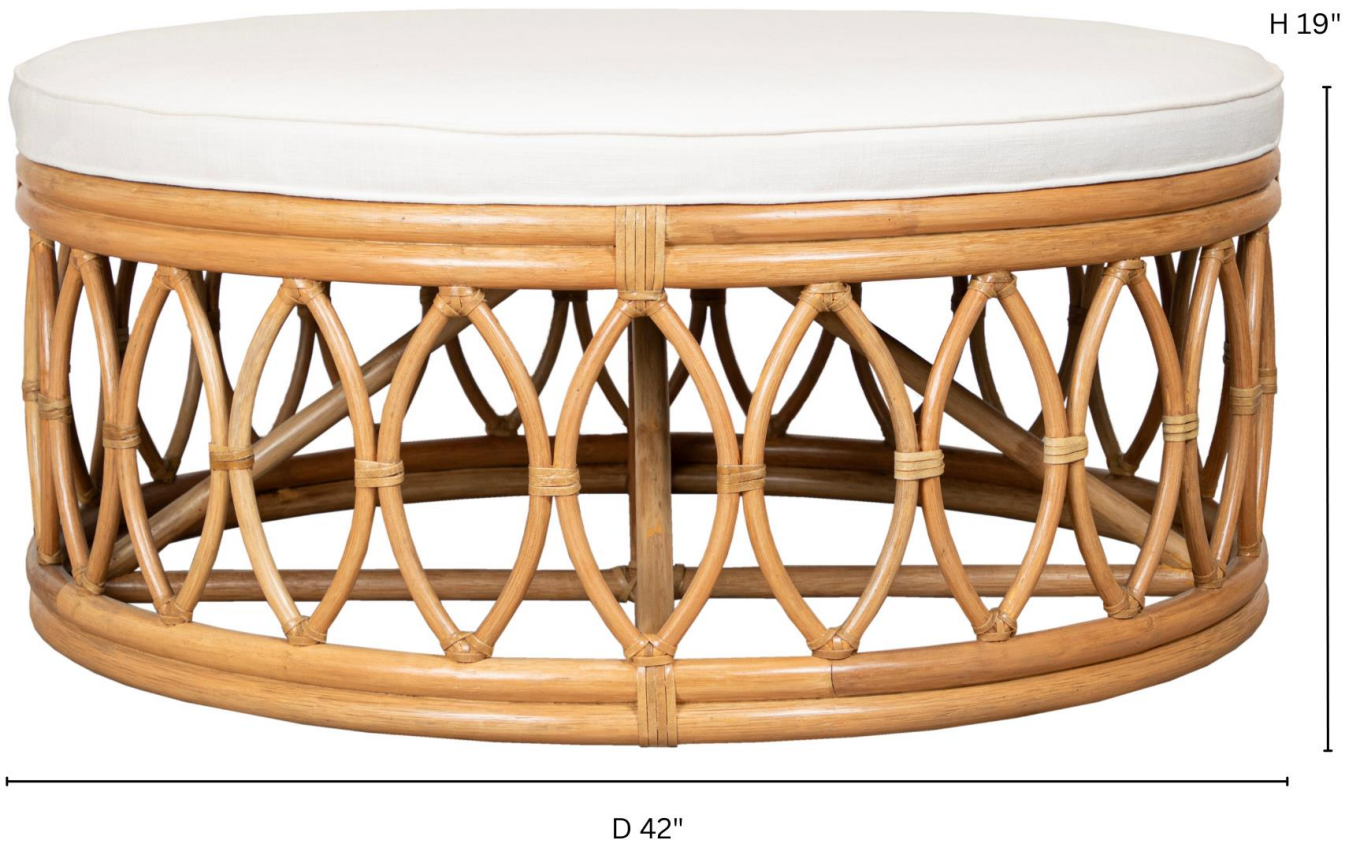

## **B9401-OT LILLIAN COCKTAIL OTTOMAN**

### **DIMENSIONS**

Diameter 42" x H19"  
Seat Deck Height: 16"  
Finished Seat Height: 19"

### **PRODUCT INFORMATION**

Rattan frame  
Raw leather bindings  
Tight boxed seat  
Nylon glides  
Suitable for contract