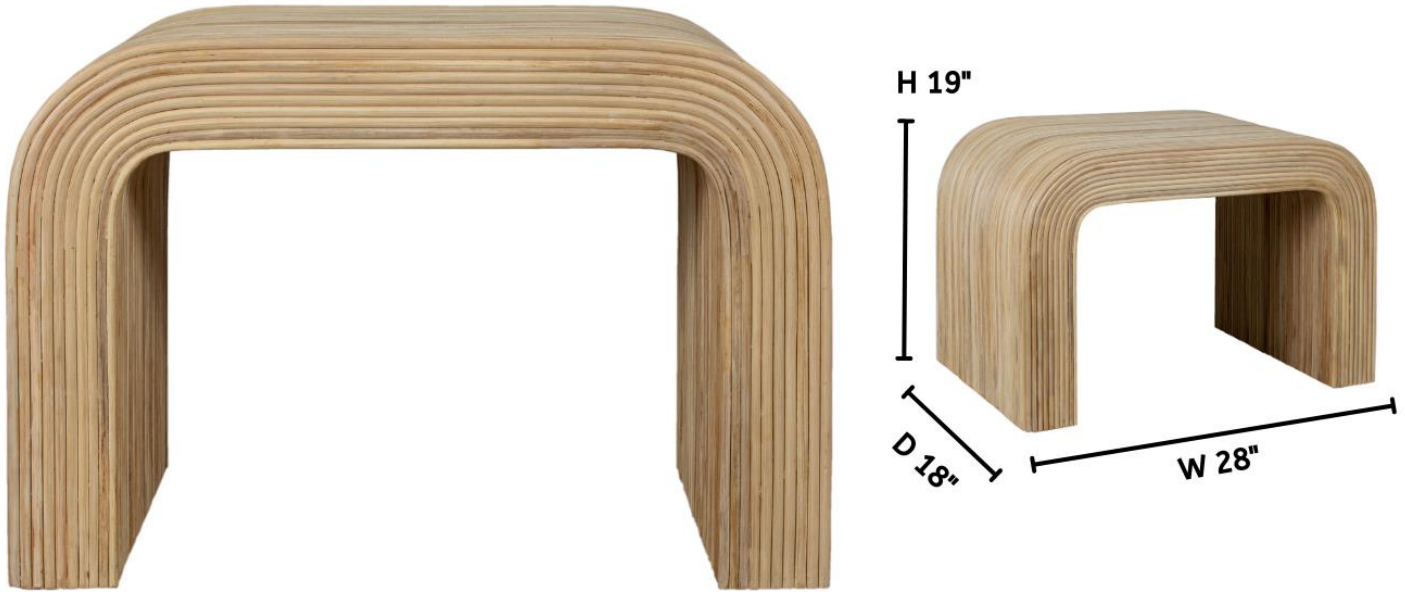

www.DavidFrancisFurniture.com

B9110 SMALL BAHIA BENCH

DIMENSIONS

Overall Dimensions:
W28" x D18" x H19"

Thickness: 3.75"

PRODUCT INFORMATION

3/8" Pencil Rattan
Suitable for contract

CUSTOMIZATION OPTIONS