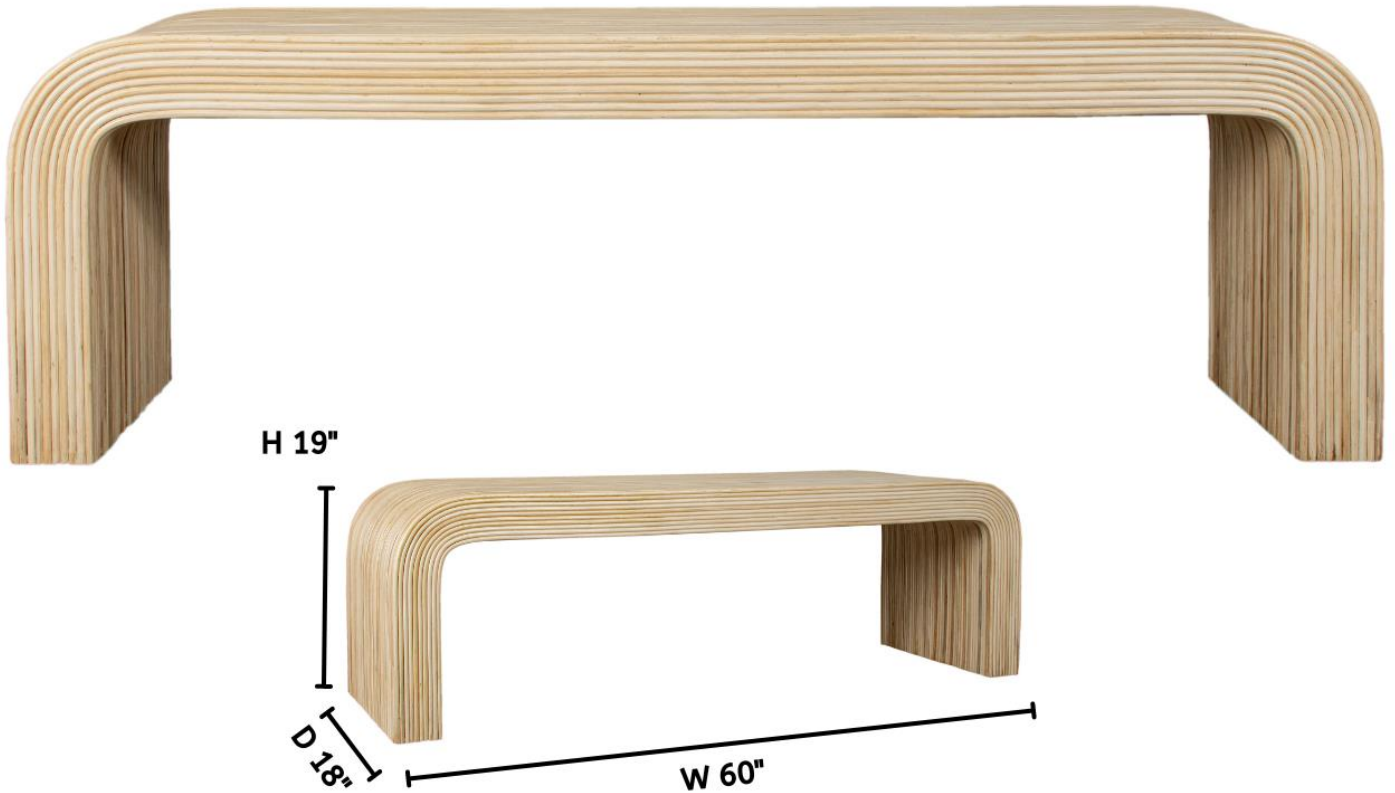

## B9100 BAHIA BENCH

---

### DIMENSIONS

W60" x D18" x H19"

Thickness: 3.75"