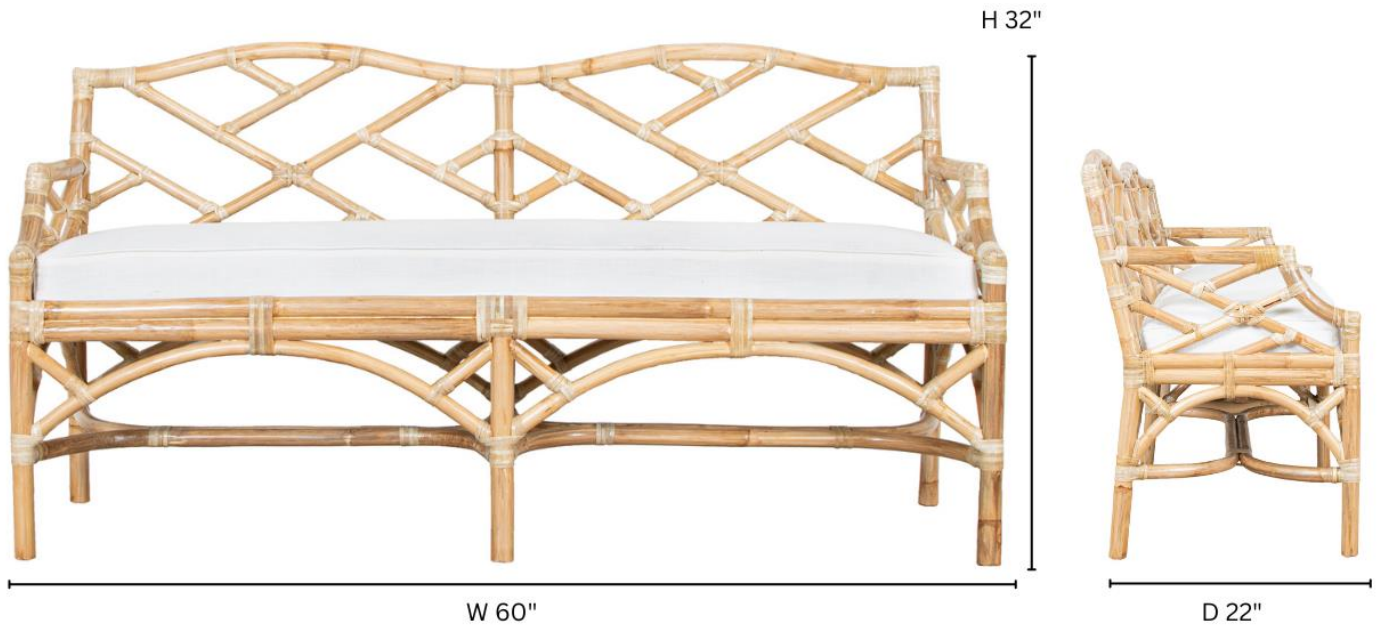

www.DavidFrancisFurniture.com

B9030 CHIPPENDALE BENCH

DIMENSIONS

W60" x D22" x H32"
Seat Deck: W57" x D17" x H16"
Finished Seat Height: 19"
Arm Height: 24.5"

PRODUCT INFORMATION

Rattan frame
Rawhide bindings
Tight boxed seat with welt
Nylon glides
Suitable for contract

CUSTOMIZATION OPTIONS

Any finish available
Graded-in performance fabric
COM fabric

COM Requirement: 2 yards