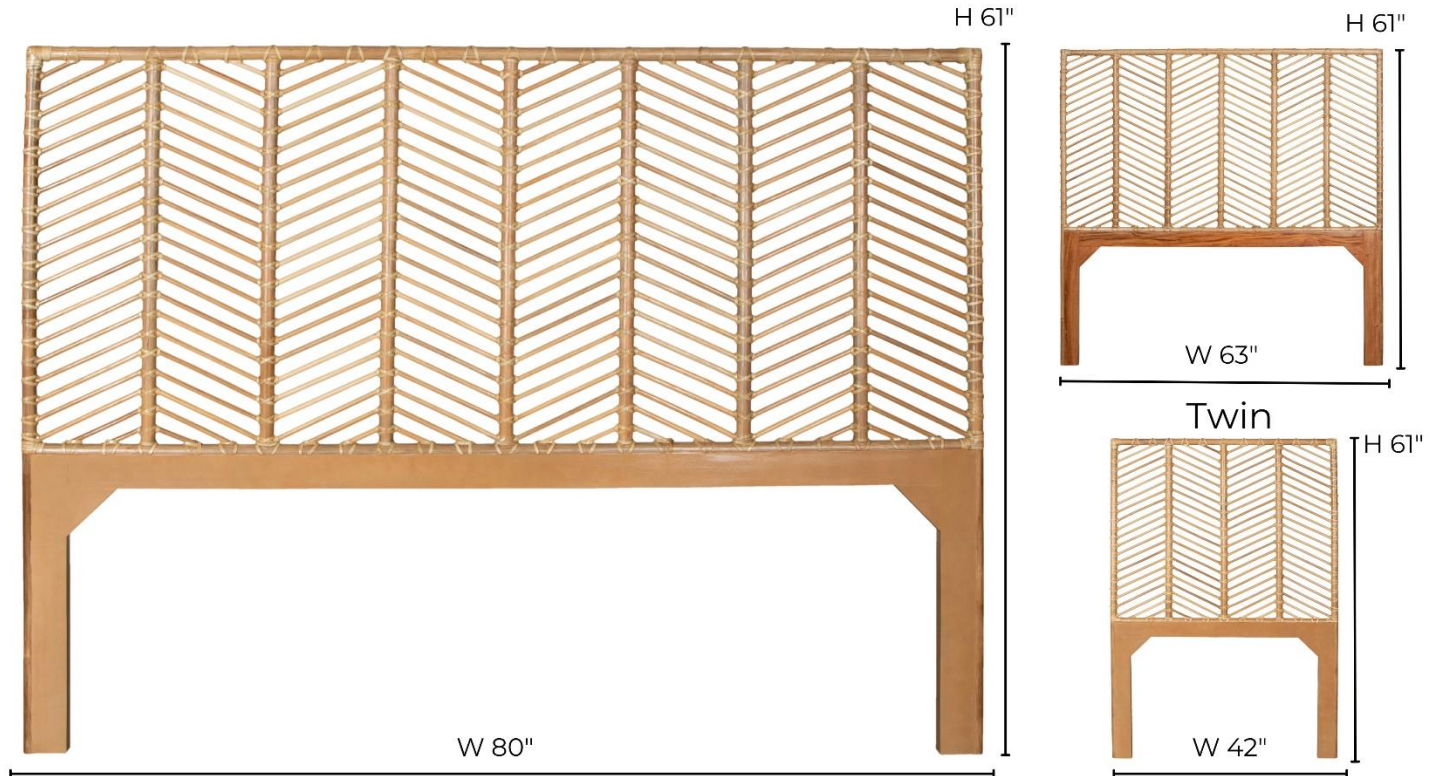

www.DavidFrancisFurniture.com

King

Queen

B5120 LIAM HEADBOARD

For Indoor Use Only

DIMENSIONS

King: W80" x H61", floor to bottom of first rattan pole 26.25"

Queen: W63" x H61", floor to bottom of first rattan pole 27"

Twin: W42" x H61", floor to bottom of first rattan pole 24.5"

Approx. Weight: Twin 20 lbs., Double 30 lbs., Queen 30 lbs., King 40 lbs.

PRODUCT

INFORMATION

Rattan and wood headboard
Raw leather bindings
Bed option available