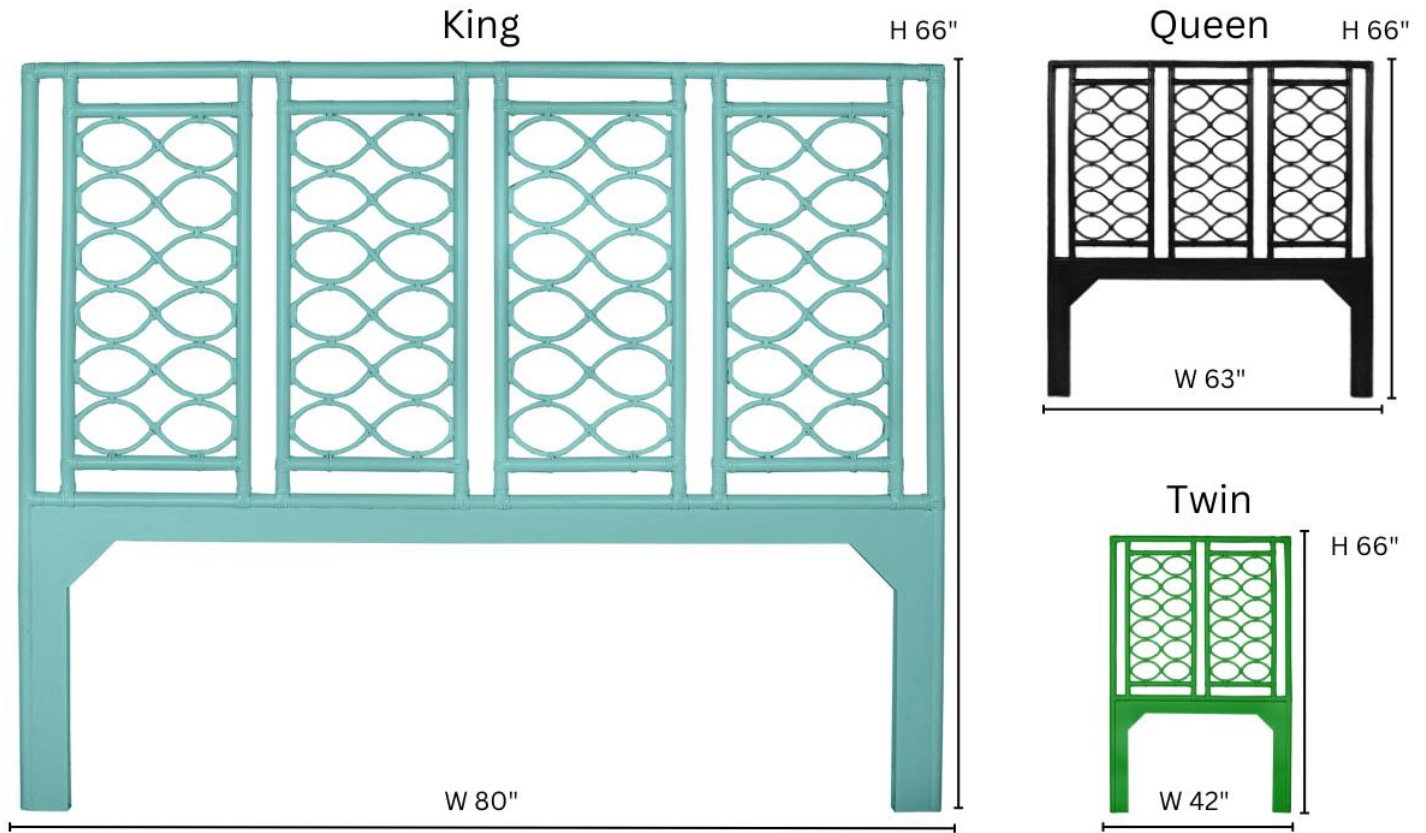

www.DavidFrancisFurniture.com

B5080 INFINITY HEADBOARD

DIMENSIONS

B5080-K King: W80" x H66"

B5080-Q Queen: W63" x H66"

B4080-DBL Double*: W54 x H66"

B5080-T Twin: W42" x H66"

Floor to bottom of first rattan pole: 26.5"

PRODUCT INFORMATION

Rattan + Wood Frame

Leather Bindings

Suitable for contract

*Double size available by special order. Call for lead time.

Double – 2 panels

CUSTOMIZATION OPTIONS

Any finish available