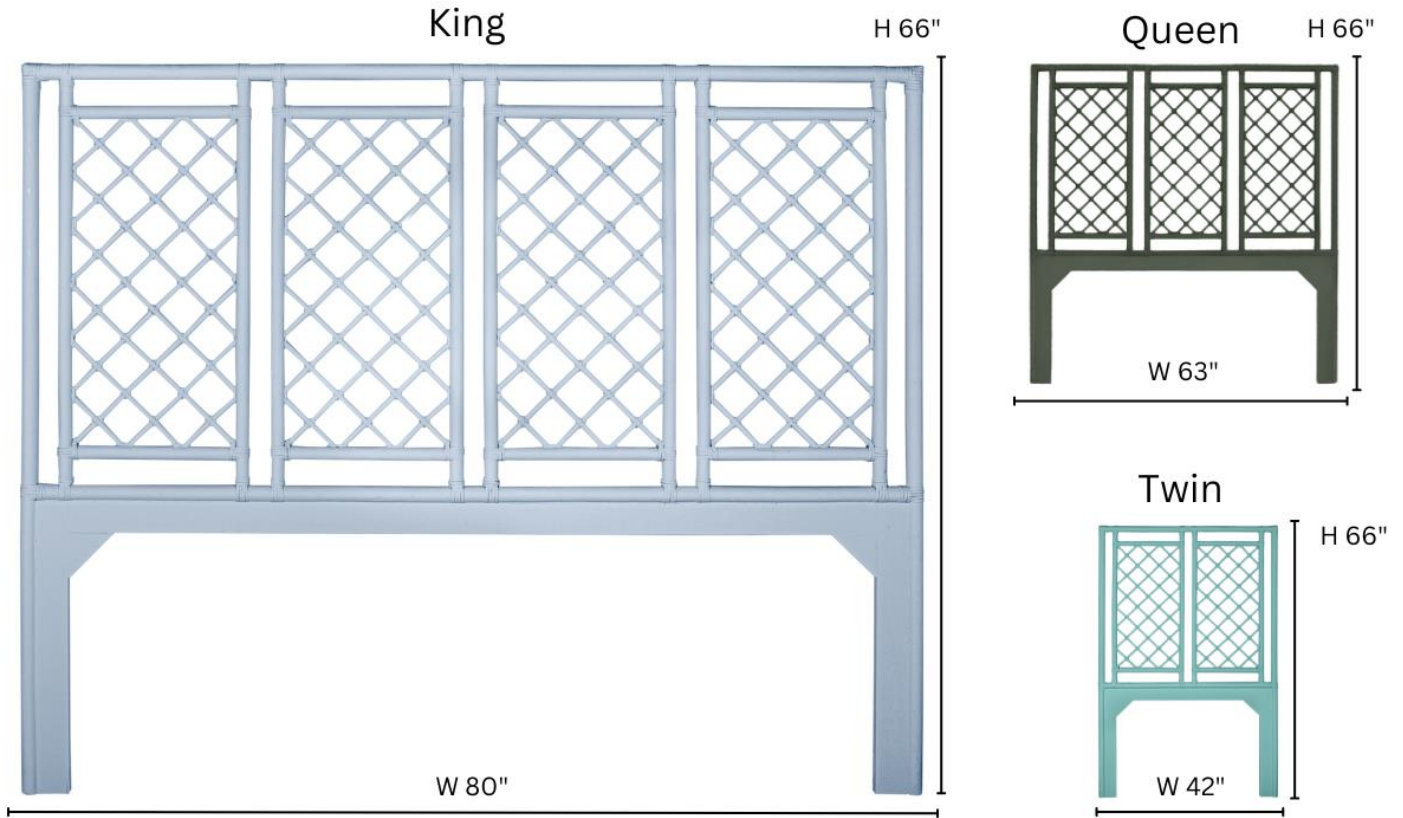

www.DavidFrancisFurniture.com

B5070 X & DIAMOND HEADBOARD

DIMENSIONS

B5070-K King: W80" x H66"

B5070-Q Queen: W63" x H66"

B5070-DBL Double*: W54 x H66"

B5070-T Twin: W42" x H66"

Floor to bottom of first rattan pole: 26.5"