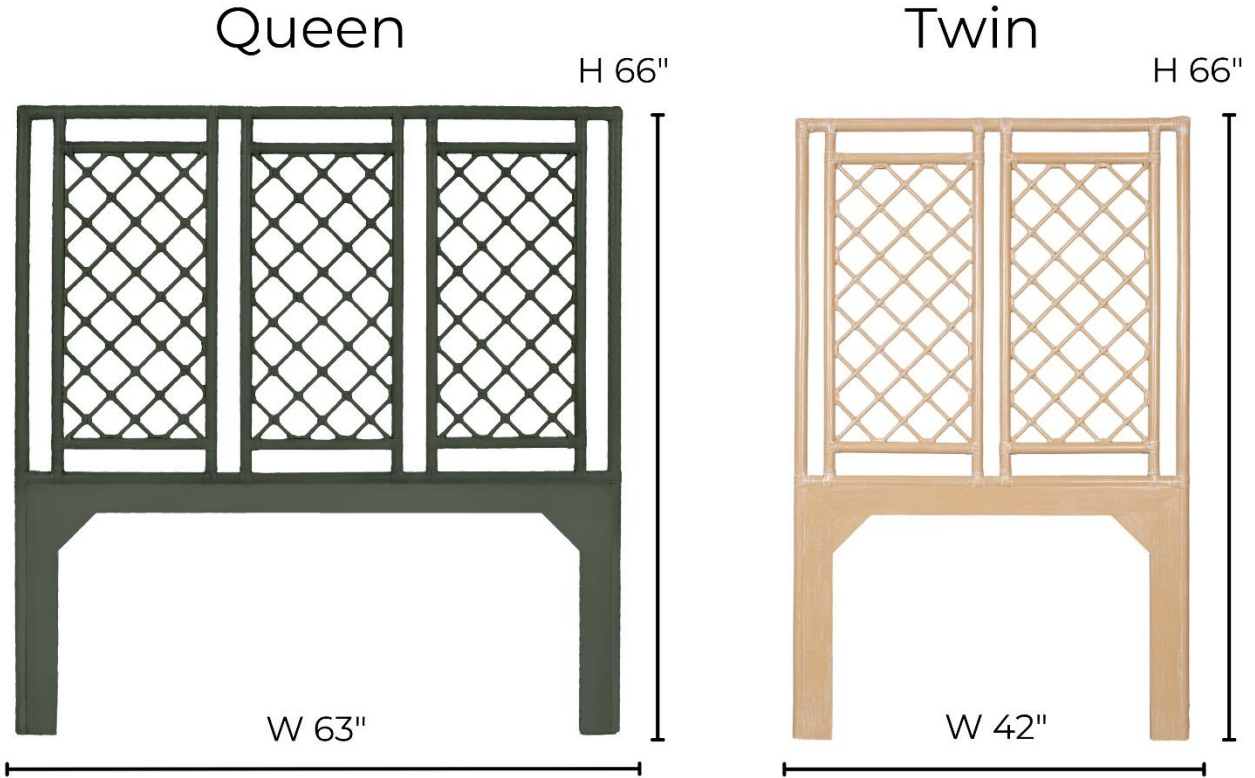

www.DavidFrancisFurniture.com

B5070 X & DIAMOND HEADBOARD

For Indoor Use Only

DIMENSIONS

B5070-Q Queen: W63" x H66"
B5070-T Twin: W42" x H66"

Floor to bottom of first rattan pole: 26.5"

PRODUCT INFORMATION

Rattan + Wood Frame
Leather Bindings
Suitable for contract