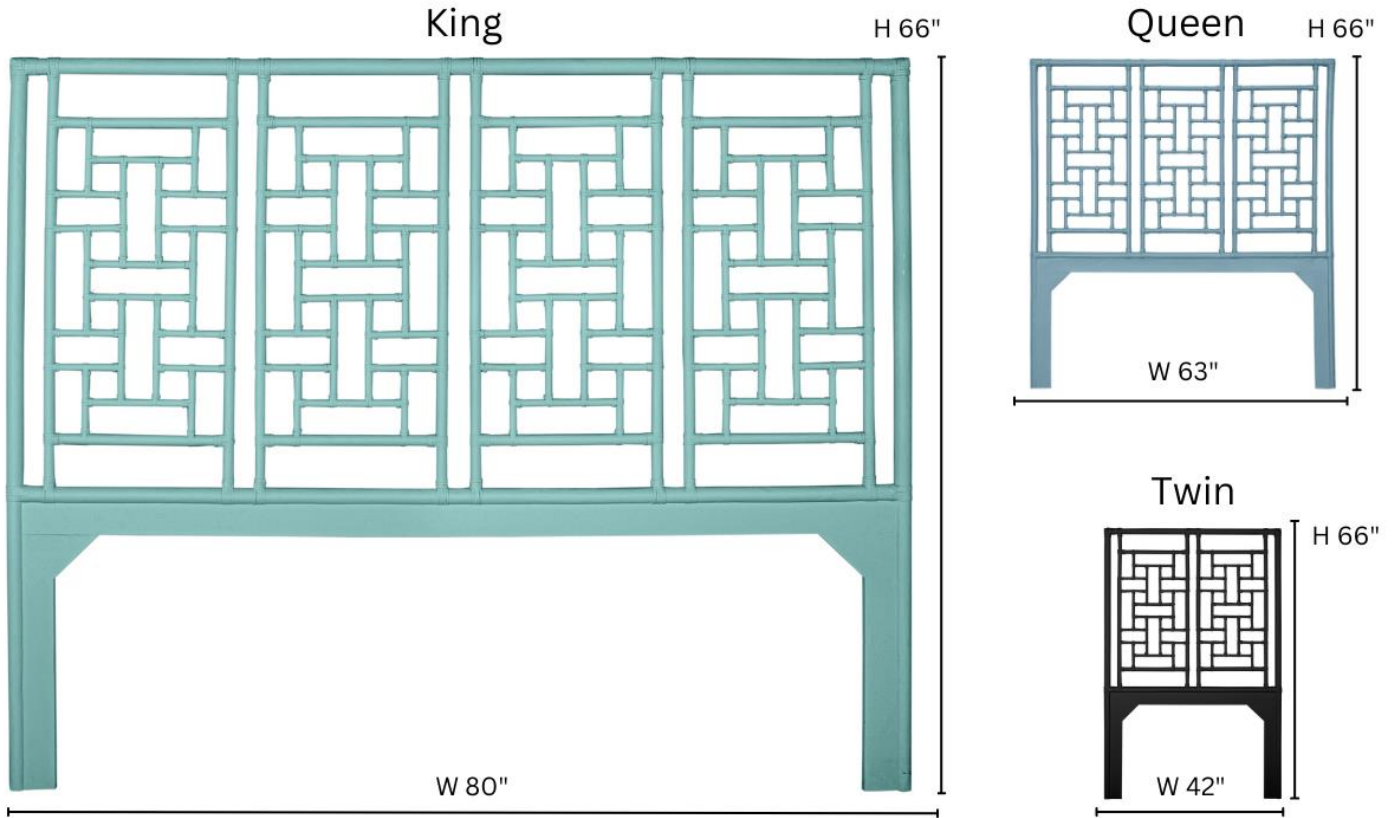

www.DavidFrancisFurniture.com

B5060 OHANA HEADBOARD

DIMENSIONS

B5060-K King: W80" x H66"

B5060-Q Queen: W63" x H66"

B5060-DBL Double*: W54 x H66"

B5060-T Twin: W42" x H66"

Floor to bottom of first rattan pole: 26"

PRODUCT INFORMATION

Rattan + Wood Frame

Leather Bindings

Suitable for contract

*Double size available by special order. Call for lead time.

*Double – 2 panels

CUSTOMIZATION OPTIONS

Any finish available