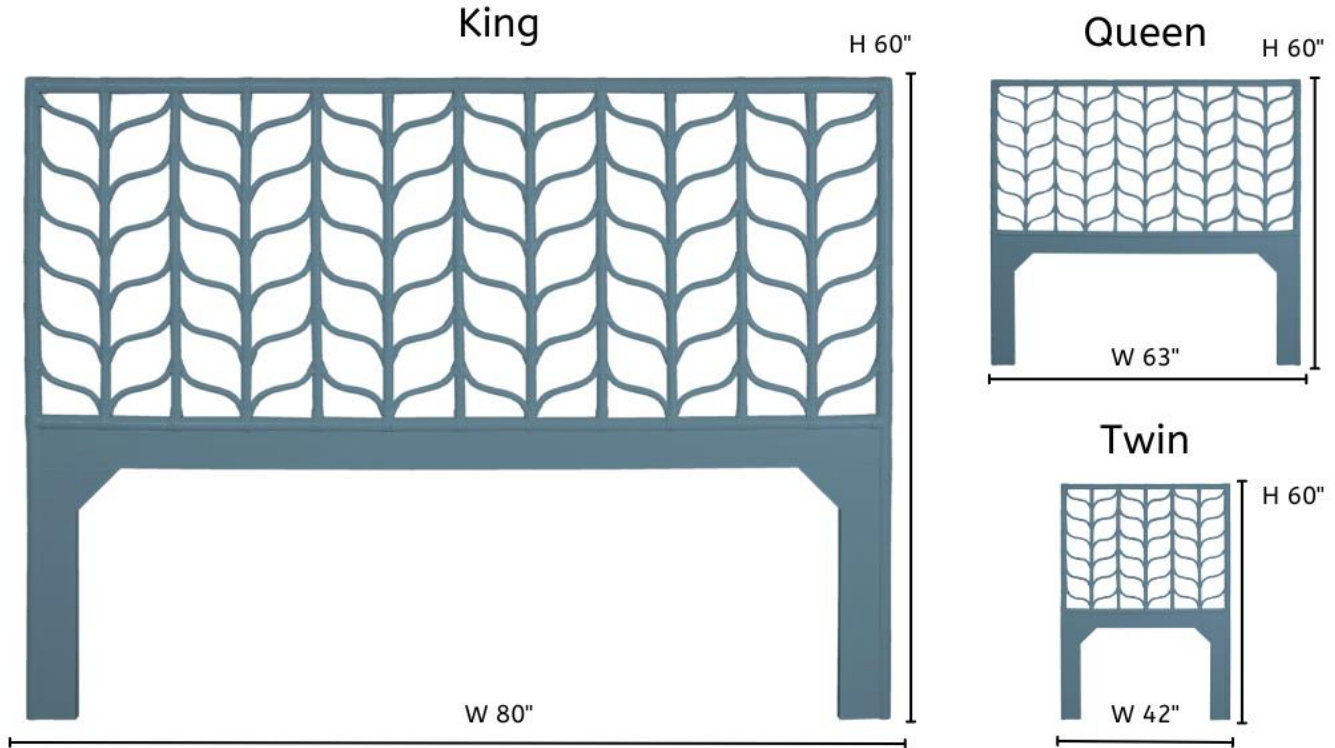

www.DavidFrancisFurniture.com

B5050 IVY HEADBOARD

DIMENSIONS

B5050-K King: W80" x H60"

B5050-Q Queen: W63" x H60"

B5050-T Twin: W42" x H60"
floor to bottom of first rattan pole: 27"

PRODUCT INFORMATION

Rattan Frame
Rawhide Bindings
Suitable for contract

*California King & Double sizes available by special order. Call for lead time.

CUSTOMIZATION OPTIONS

Any finish available

To ensure a perfect fit to your bed frame, our headboards are not pre-drilled nor come with hardware.