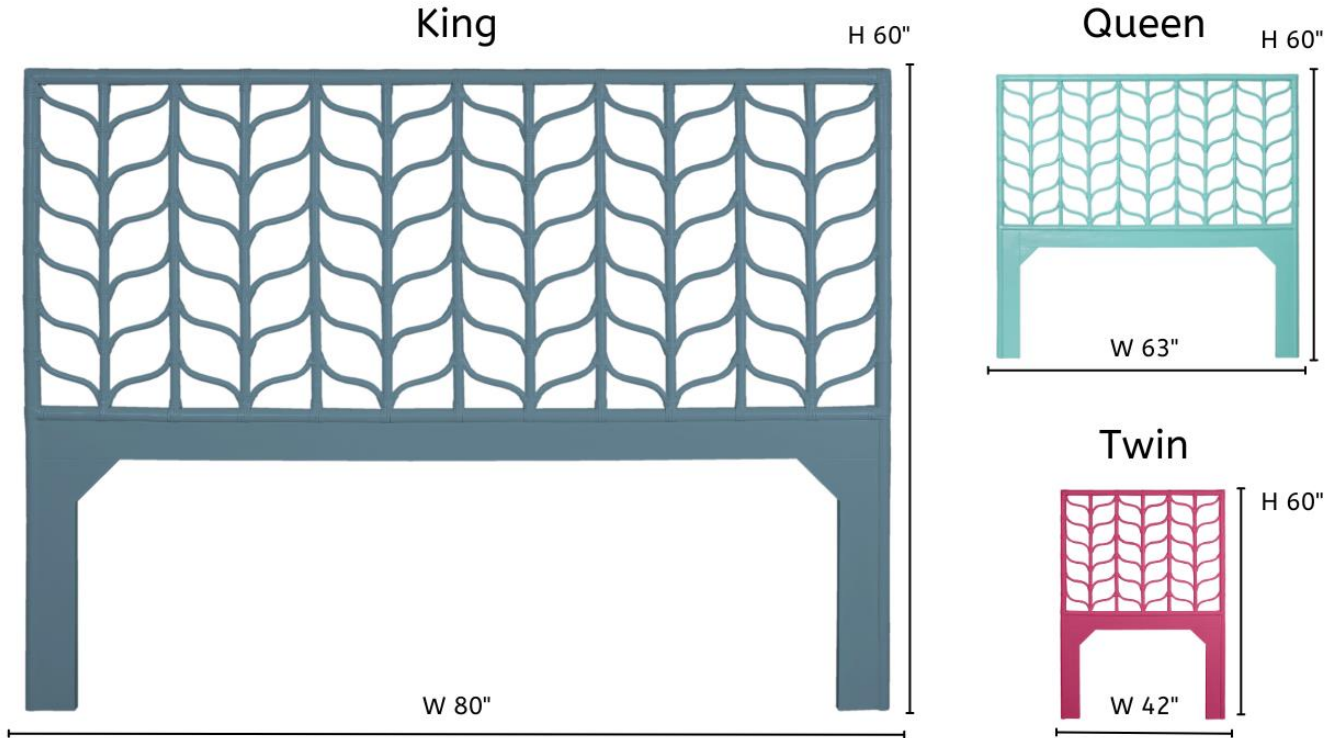

www.DavidFrancisFurniture.com

B5050 IVY HEADBOARD

DIMENSIONS

B5050-K King: W80" x H60"

B5050-Q Queen: W63" x H60"

B5050-T Twin: W42" x H60"

Floor to bottom of first rattan pole: 27"

PRODUCT INFORMATION

Rattan Frame
Rawhide Bindings
Suitable for contract

*California King & Double sizes available by special order. Call for lead time.

CUSTOMIZATION OPTIONS

Any finish available

To ensure a perfect fit to your bed frame, our headboards are not pre-drilled nor come with hardware.