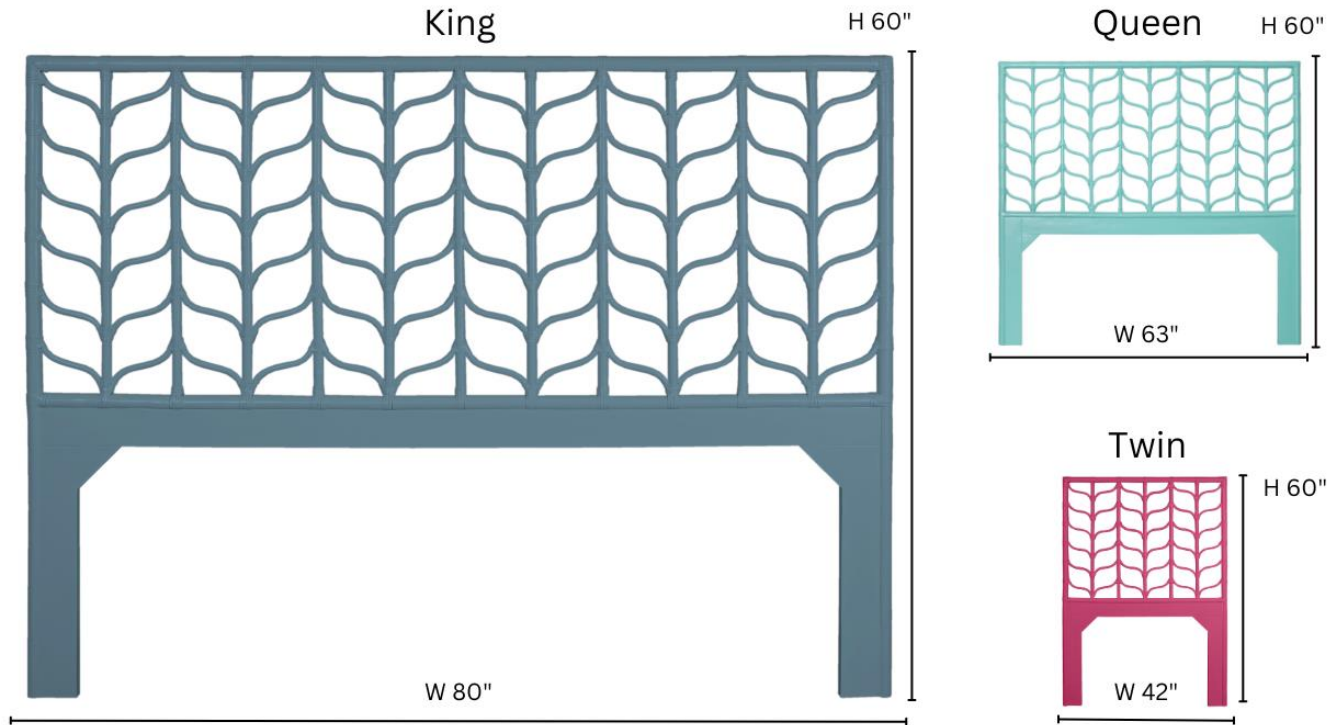

B5050 IVY HEADBOARD

DIMENSIONS

B5050-K King: W80" x H60"

B5050-Q Queen: W63" x H60"

B5050-T Twin: W42" x H60"

Floor to bottom of first rattan pole: 27"

PRODUCT INFORMATION

Rattan Frame

Leather Bindings

Suitable for contract

*California King & Double sizes available by special order. Call for lead time.

CUSTOMIZATION OPTIONS

Any finish available

To ensure a perfect fit to your bed frame, our headboards are not pre-drilled nor come with hardware.