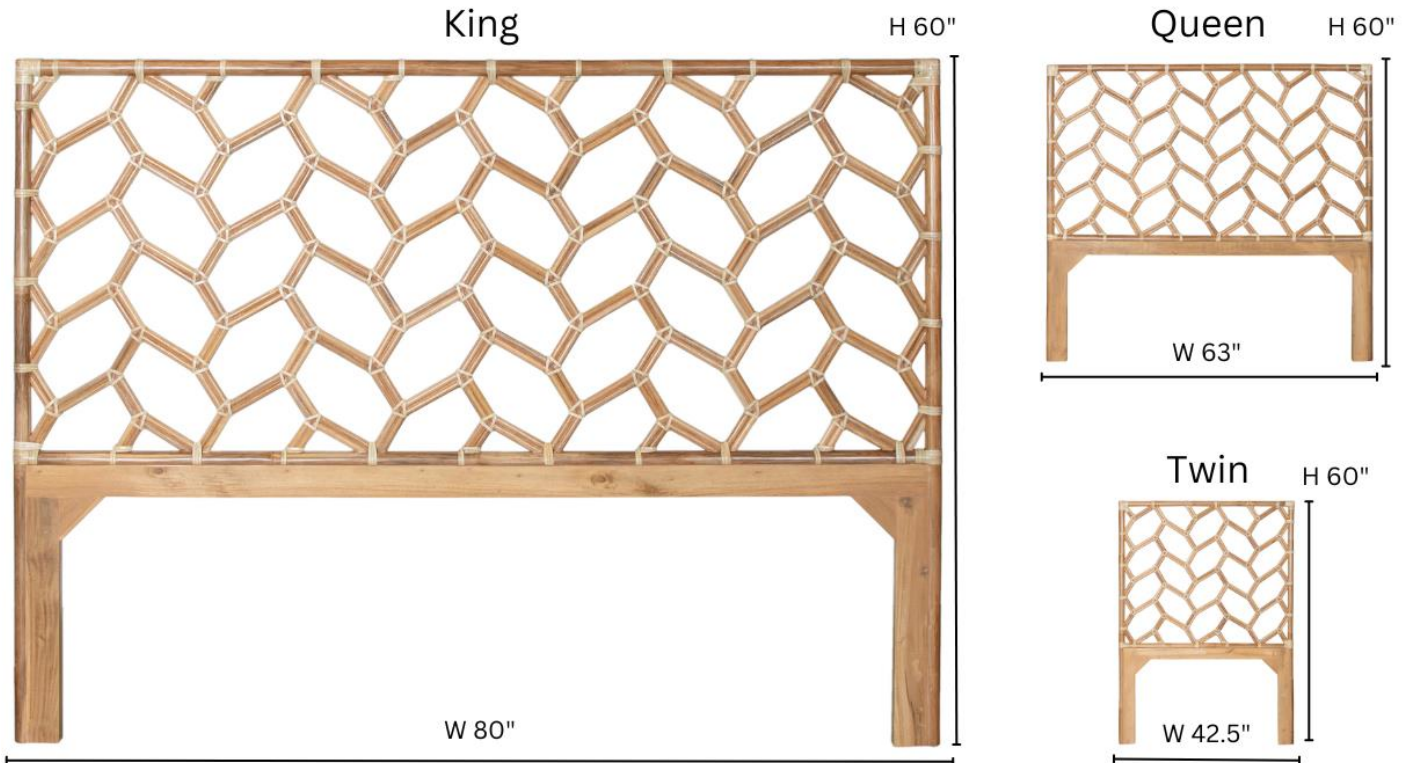

www.DavidFrancisFurniture.com

B5040 SILAS HEADBOARD

DIMENSIONS

King: W80" x H60", floor to bottom of first rattan pole 24.5"

Queen: W63" x H60", floor to bottom of first rattan pole 24"

Twin: W42.5" x H60", floor to bottom of first rattan pole 24"

PRODUCT INFORMATION

Rattan frame
Leather bindings

*Double & Cal King: Special order, approximately 24 weeks lead time

CUSTOMIZATION OPTIONS

Any finish available

To ensure a perfect fit to your bed frame, our headboards are not pre-drilled nor come with hardware.