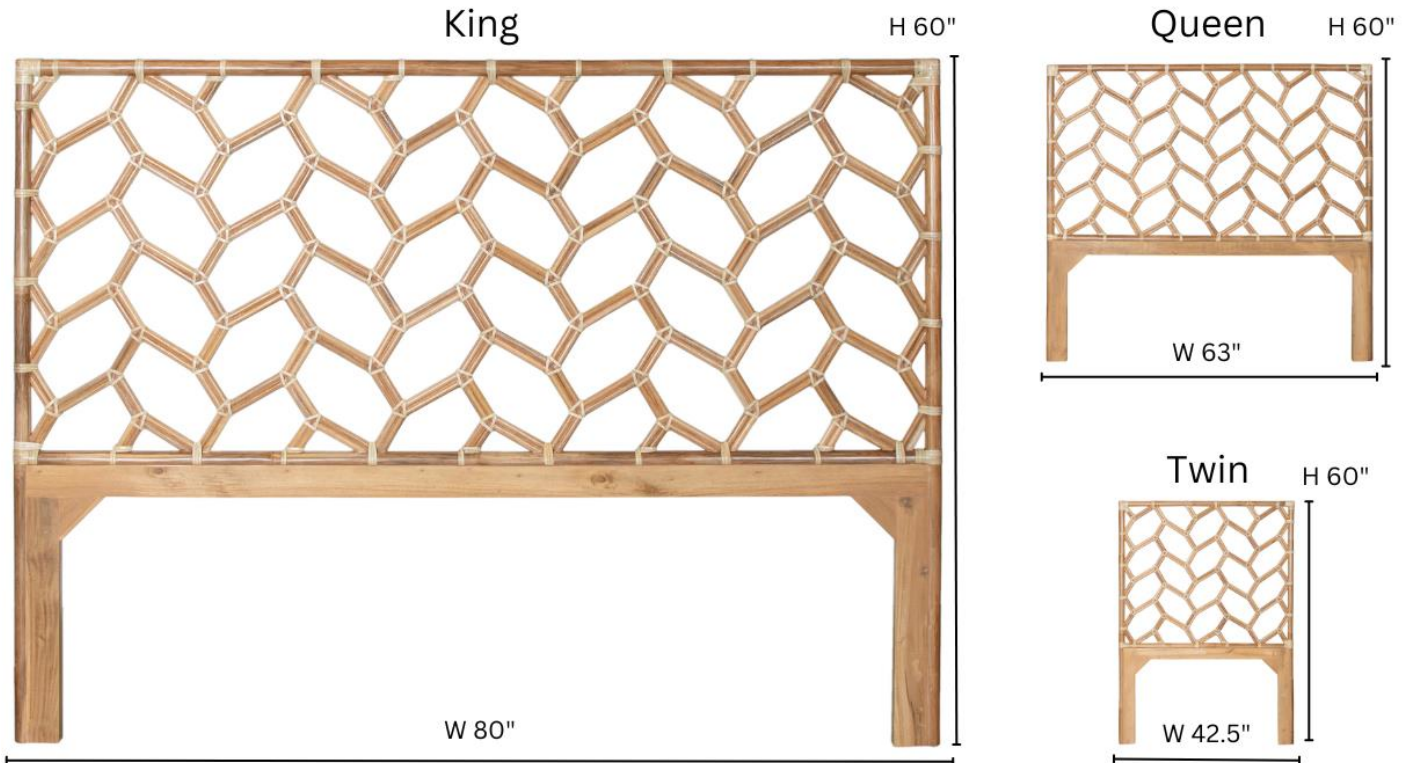

www.DavidFrancisFurniture.com

B5040 SILAS HEADBOARD

DIMENSIONS

King: W80" x H60", floor to bottom of first rattan pole 24.5"

Queen: W63" x H60", floor to bottom of first rattan pole 24"

Twin: W42.5" x H60", floor to bottom of first rattan pole 24"

PRODUCT INFORMATION

Rattan frame
Rawhide bindings

*Double & Cal King: Special order, approximately 24 weeks lead time

CUSTOMIZATION OPTIONS

Any finish available

To ensure a perfect fit to your bed frame, our headboards are not pre-drilled nor come with hardware.