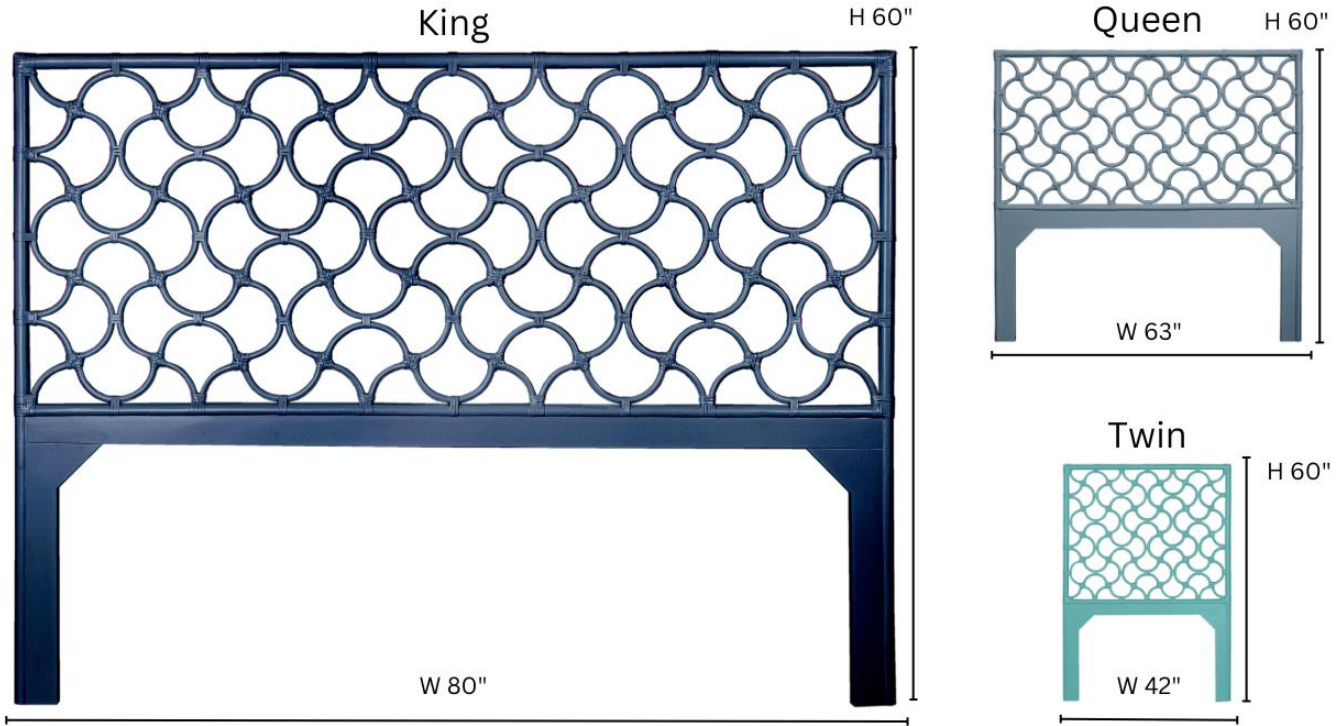

## B5020 MAR HEADBOARD

### DIMENSIONS

**B5020-K** King: W80" x H60"

Floor to bottom of first rattan pole: 26.25"

**B5020-Q** Queen: W63" x H60"

Floor to bottom of first rattan pole: 27"

**B5020-D** Double: W57 x H60"

Floor to bottom of first rattan pole: 23.25"

**B5020-T** Twin: W42" x H60"

Floor to bottom of first rattan pole: 24.5"