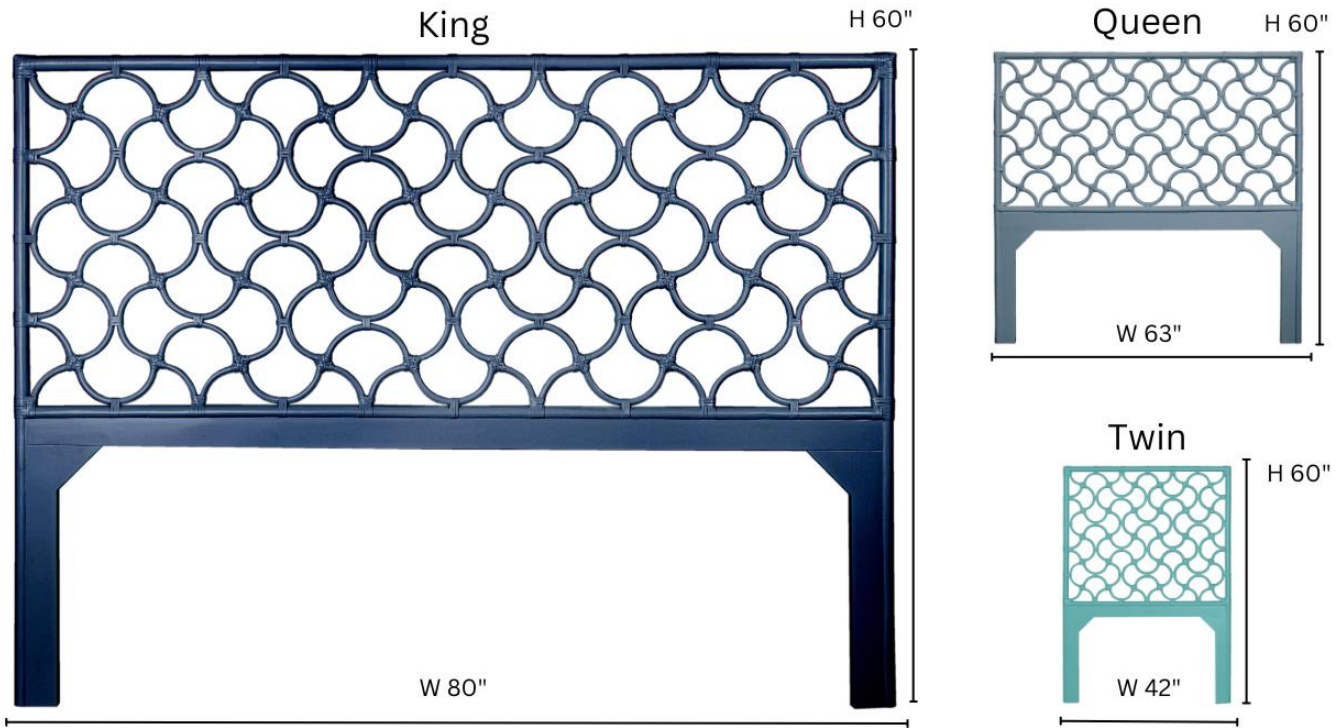

## B5020 MAR HEADBOARD

### DIMENSIONS

**B5020-K King:** W80" x H60"

Floor to bottom of first rattan pole: 26.25"

**B5020-Q Queen:** W63" x H60"

Floor to bottom of first rattan pole: 27"

**B5020-D Double:** W57 x H60"

Floor to bottom of first rattan pole: 23.25"

**B5020-T Twin:** W42" x H60"

Floor to bottom of first rattan pole: 24.5"