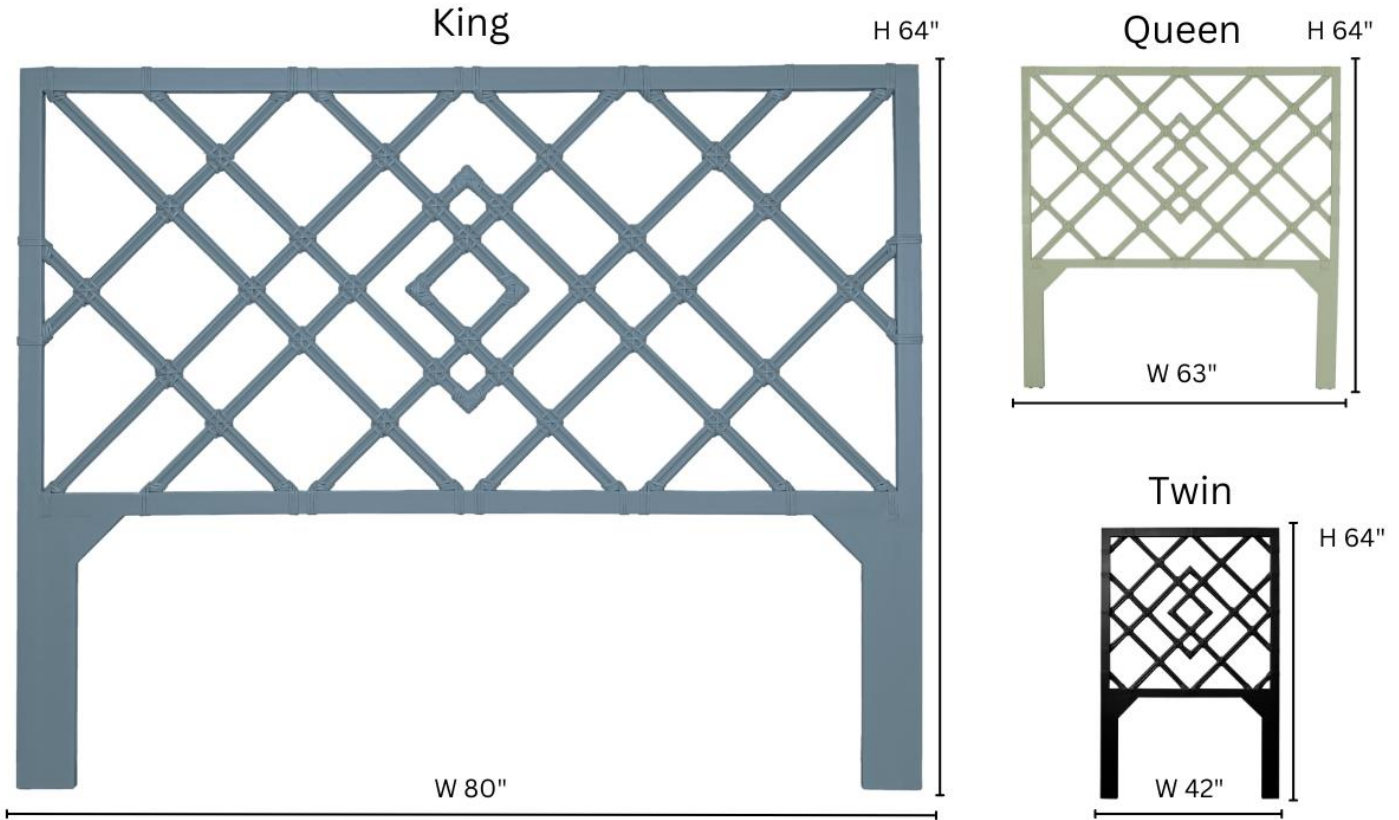

www.DavidFrancisFurniture.com

B4500 DARIEN HEADBOARD

DIMENSIONS

B4500-K King: W80" x H64"

B4500-Q Queen: W63" x H64"

B4500-DBL Double*: W54 x H64"

B4500-T Twin: W42" x H64"

Floor to bottom of first rattan pole: 24"

PRODUCT INFORMATION

Rattan + Wood Frame

Rawhide Bindings

Suitable for contract

*Double size available by special order. Call for lead time.

*Double – 2 panels

CUSTOMIZATION OPTIONS

Any finish available