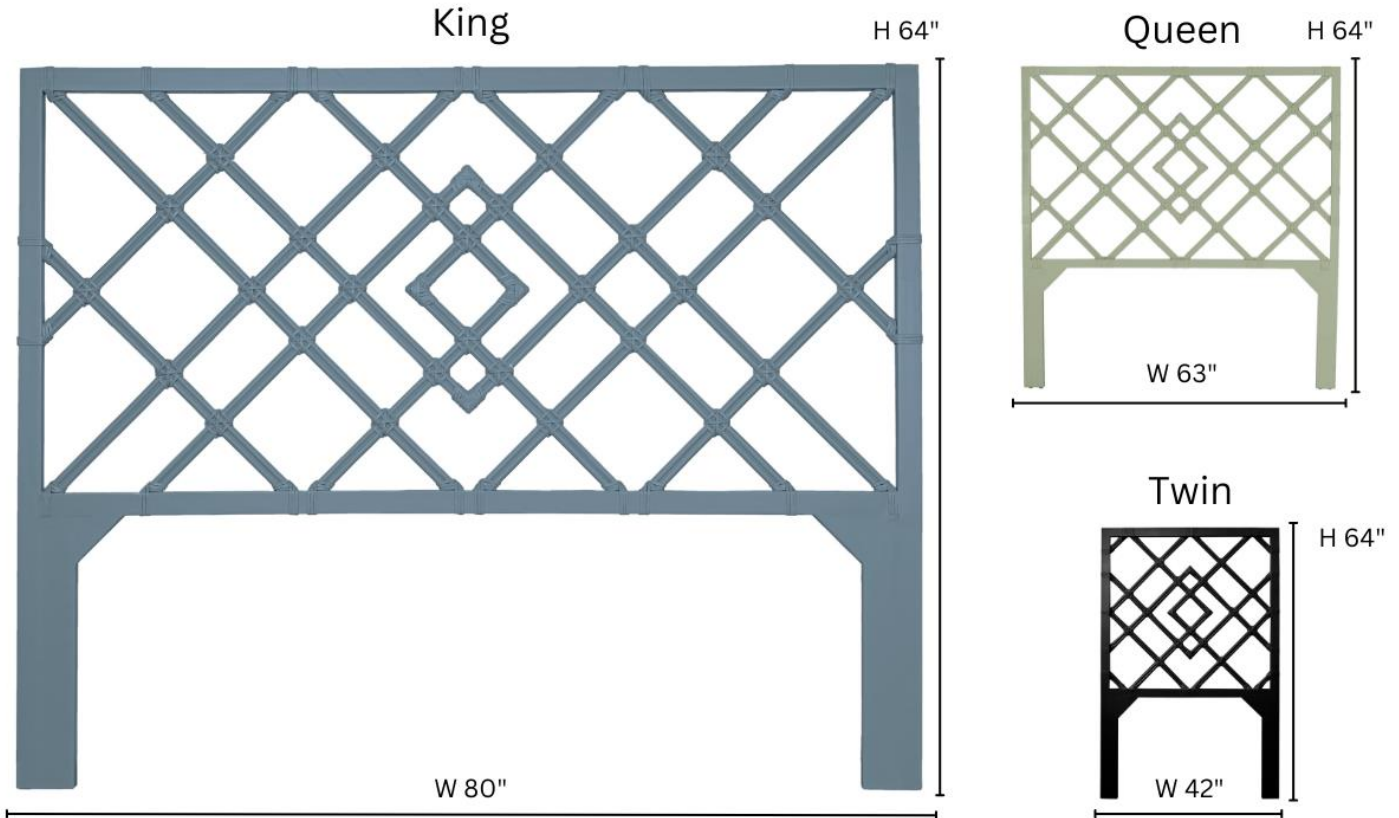

www.DavidFrancisFurniture.com

B4500 DARIEN HEADBOARD

DIMENSIONS

B4500-K King: W80" x H64"

B4500-Q Queen: W63" x H64"

B4500-DBL Double*: W54 x H64"

B4500-T Twin: W42" x H64"

Floor to bottom of first rattan pole: 24"

PRODUCT INFORMATION

Rattan + Wood Frame

Leather Bindings

Suitable for contract

*Double size available by special order. Call for lead time.

*Double – 2 panels

CUSTOMIZATION OPTIONS

Any finish available