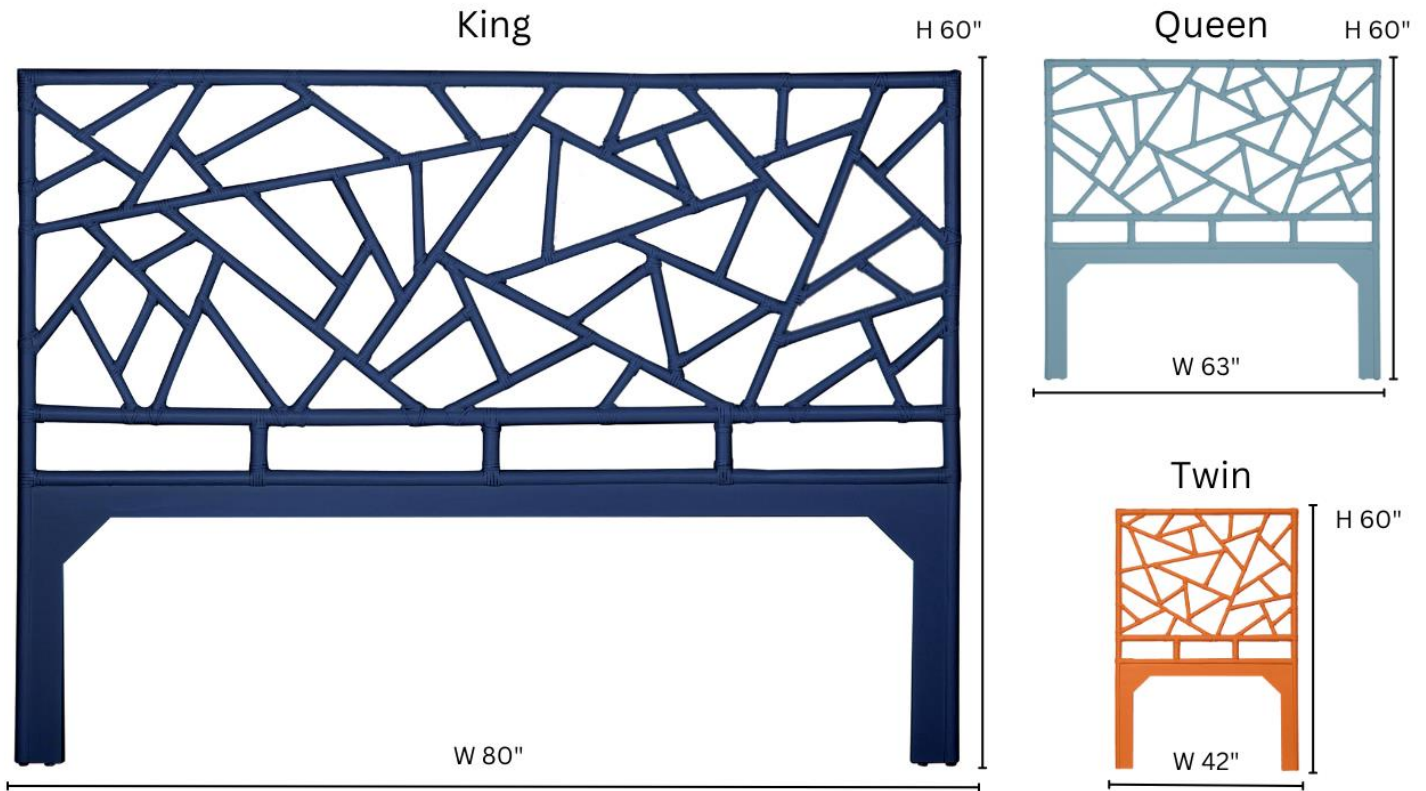

www.DavidFrancisFurniture.com

B4300 TIFFANY HEADBOARD

DIMENSIONS

B4300-K King: W80" x H60"

B4300-Q Queen: W63" x H60"

B4300-DBL Double*: W54 x H60"

B4300-T Twin: W42" x H60"

Floor to bottom of first rattan pole: 25"

PRODUCT INFORMATION

Rattan + Wood Frame

Leather Bindings

Suitable for contract

*Double size available by special order. Call for lead time.

CUSTOMIZATION OPTIONS

Any finish available

To ensure a perfect fit to your bed frame, our headboards are not pre-drilled nor come with hardware.