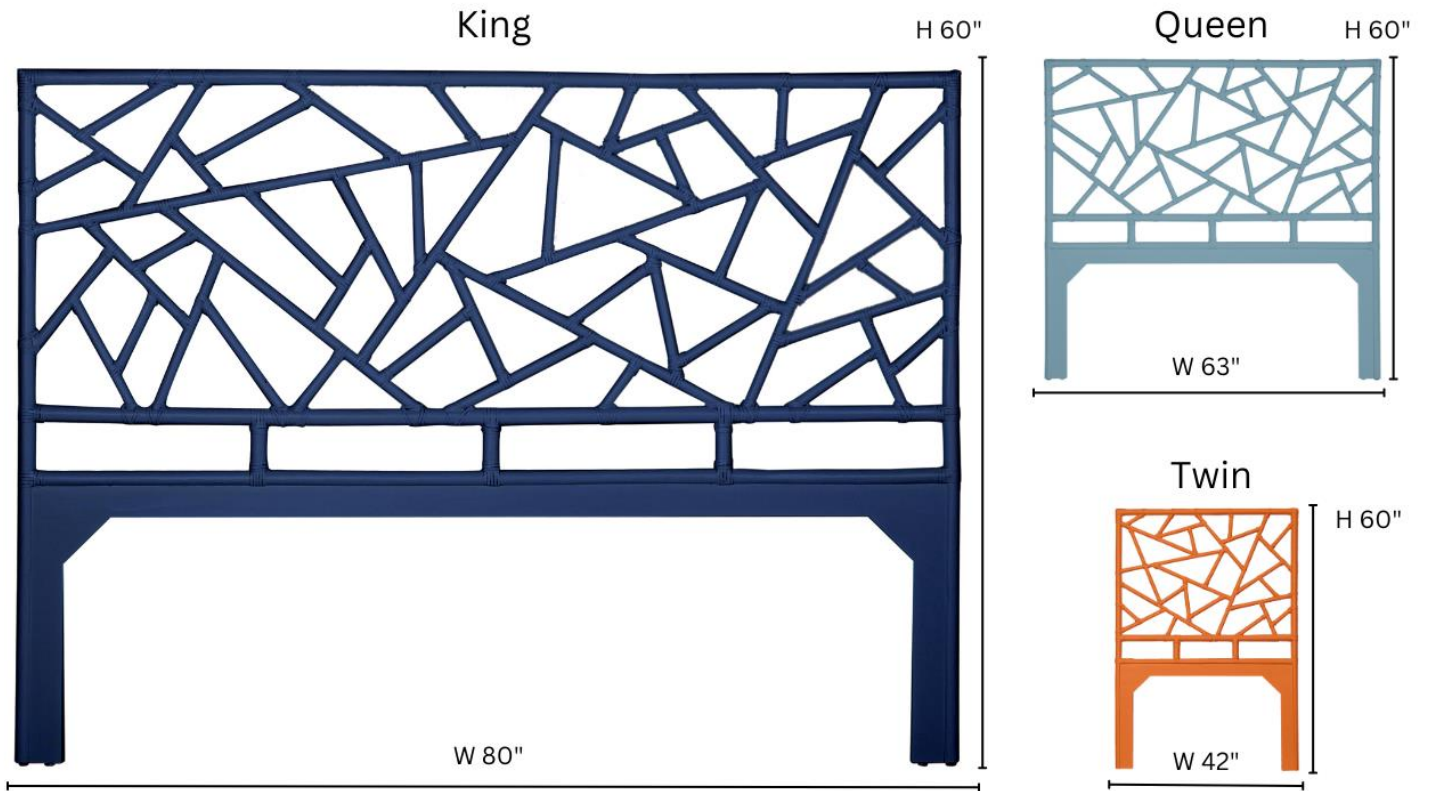

www.DavidFrancisFurniture.com

B4300 TIFFANY HEADBOARD

DIMENSIONS

B4300-K King: W80" x H60"

B4300-Q Queen: W63" x H60"

B4300-DBL Double*: W54 x H60"

B4300-T Twin: W42" x H60"

Floor to bottom of first rattan pole: 25"

PRODUCT INFORMATION

Rattan + Wood Frame

Rawhide Bindings

Suitable for contract

*Double size available by special order. Call for lead time.

CUSTOMIZATION OPTIONS

Any finish available

To ensure a perfect fit to your bed frame, our headboards are not pre-drilled nor come with hardware.