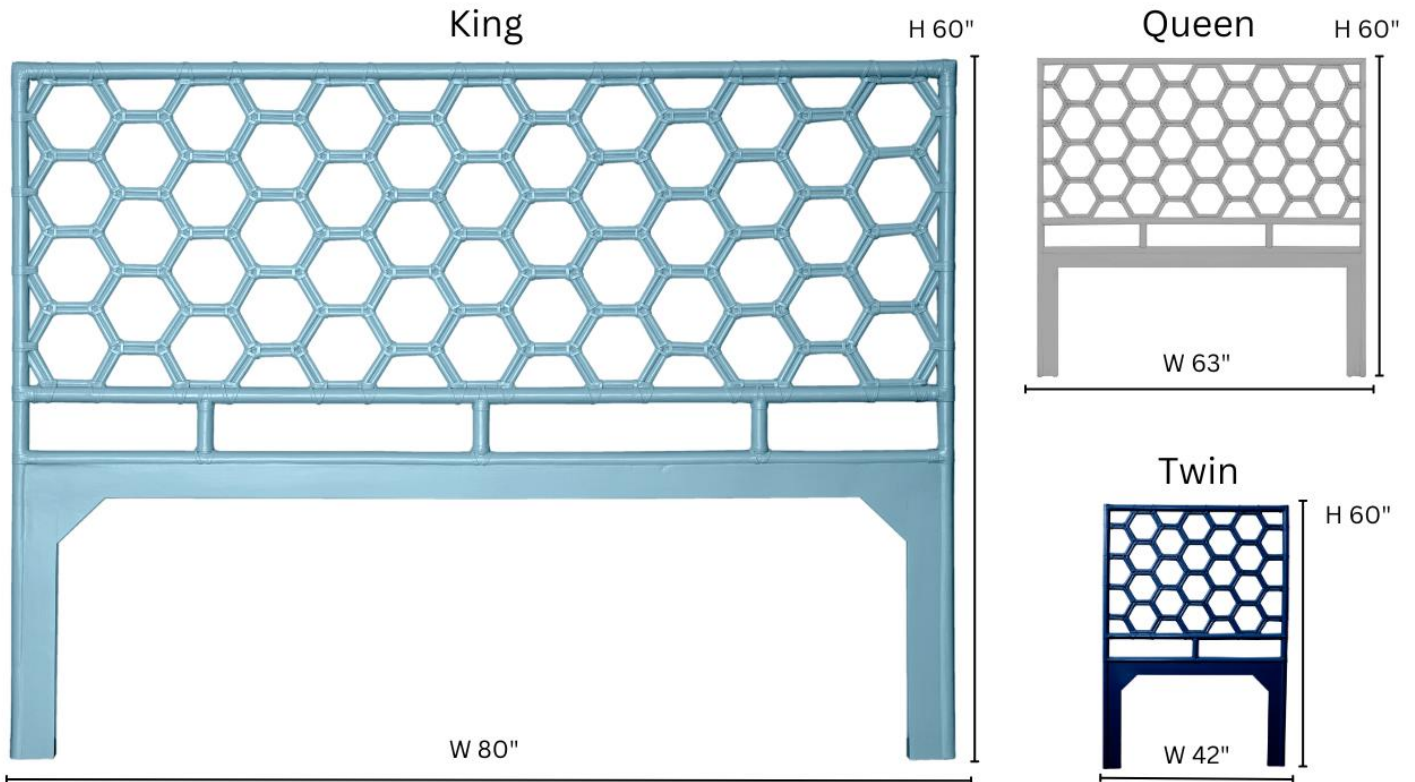

## B4200 HONEYCOMB HEADBOARD

### DIMENSIONS

**B4200-K** King: W80" x H60"

**B4200-Q** Queen: W63" x H60"

**B4200-DBL** Double\*: W54 x H60"

**B4200-T** Twin: W42" x H60"

Floor to bottom of first rattan pole: 25.5"