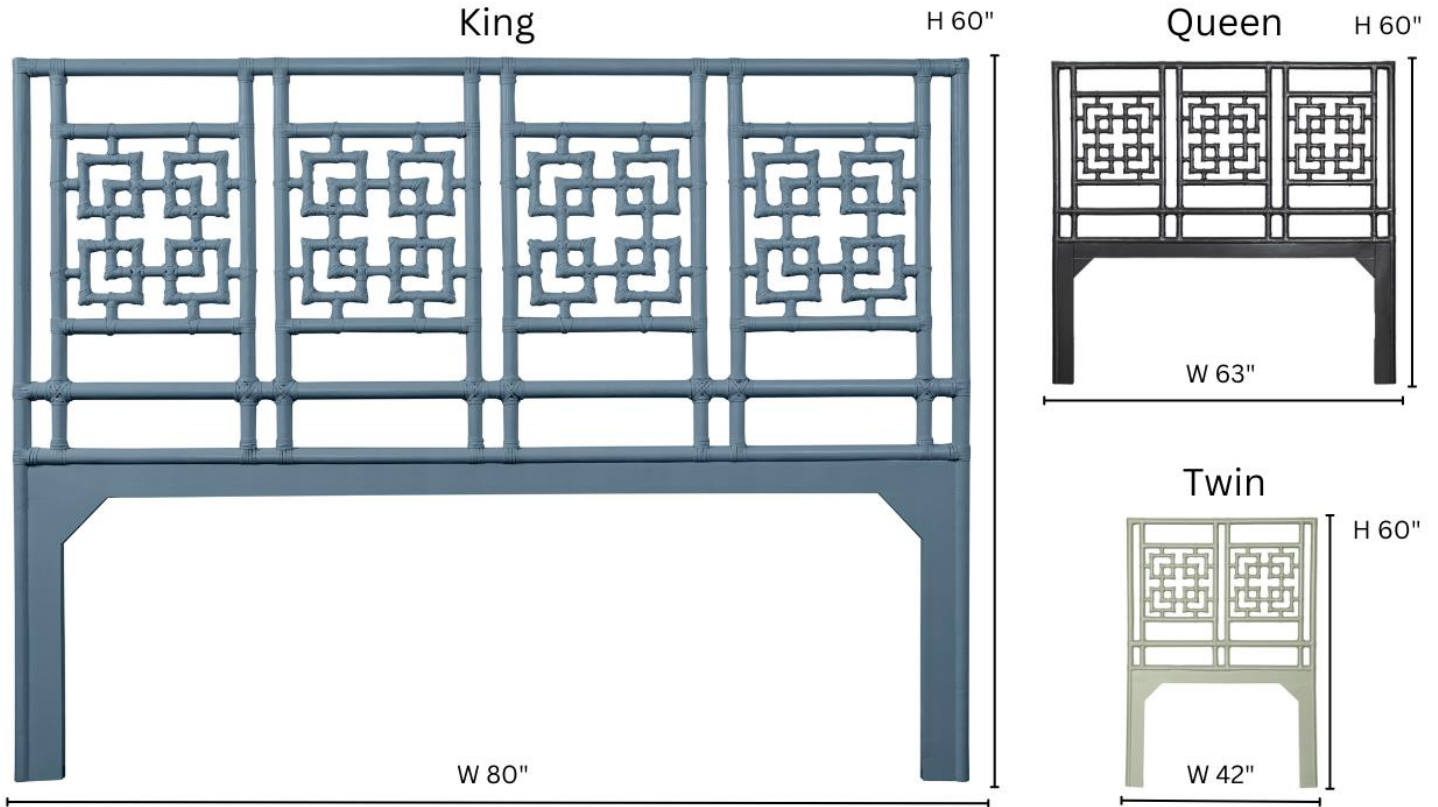

www.DavidFrancisFurniture.com

B4100 PALM SPRINGS HEADBOARD

DIMENSIONS

B4100-K King: W80" x H60"

B4100-Q Queen: W63" x H60"

B4100-DBL Double*: W54 x H60"

B4100-T Twin: W42" x H60"

Floor to bottom of first rattan pole: 26.5"

PRODUCT INFORMATION

Rattan + Wood Frame

Leather Bindings

Suitable for contract

*Double size available by special order. Call for lead time.

Double - 2 panels

CUSTOMIZATION OPTIONS

Any finish available