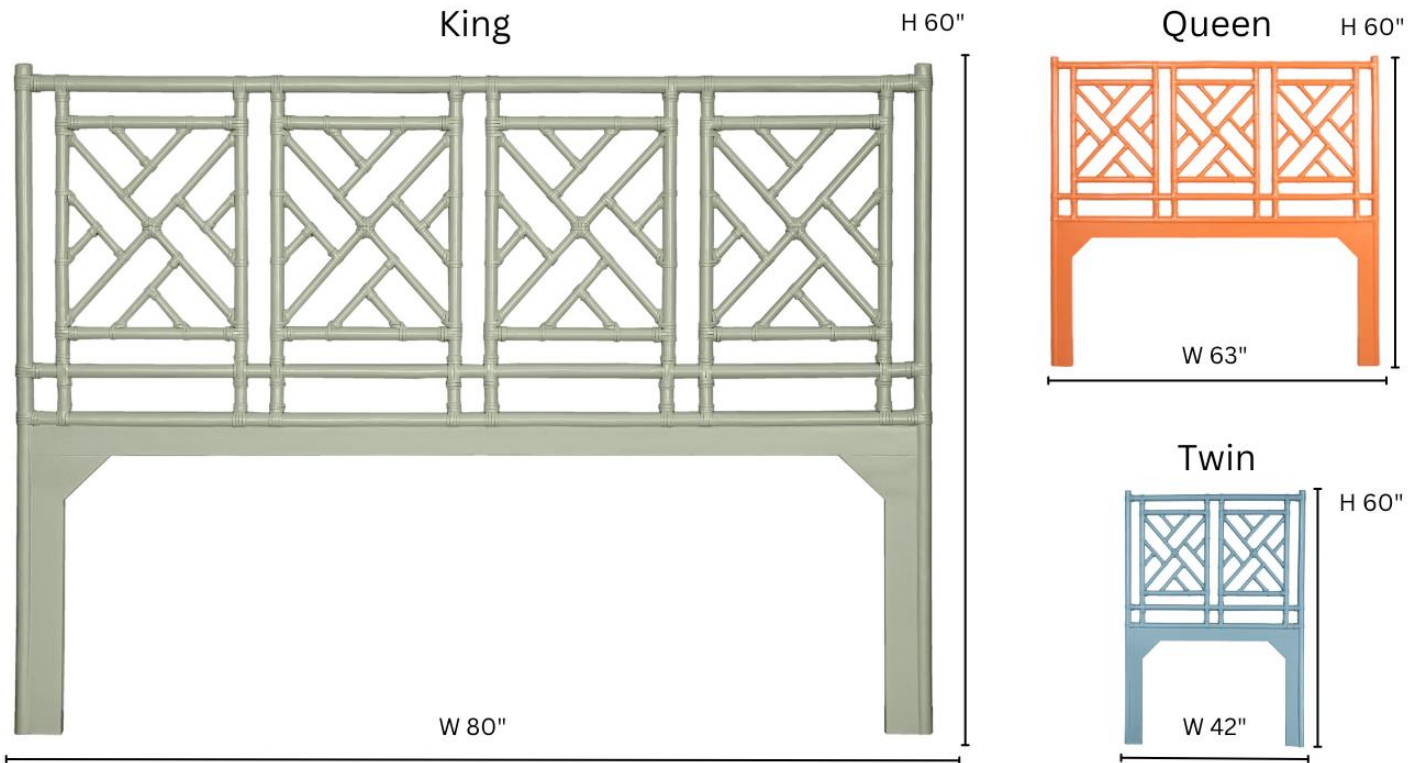

## B4030 CHIPPENDALE HEADBOARD

### DIMENSIONS

**B5030-K** King: W80" x H60"

**B5030-Q** Queen: W63" x H60"

**B4030-DBL** Double\*: W58 x H60"

**B5030-T** Twin: W42" x H60"

Floor to bottom of first rattan pole: 27.5"

\* Double – 2 panels