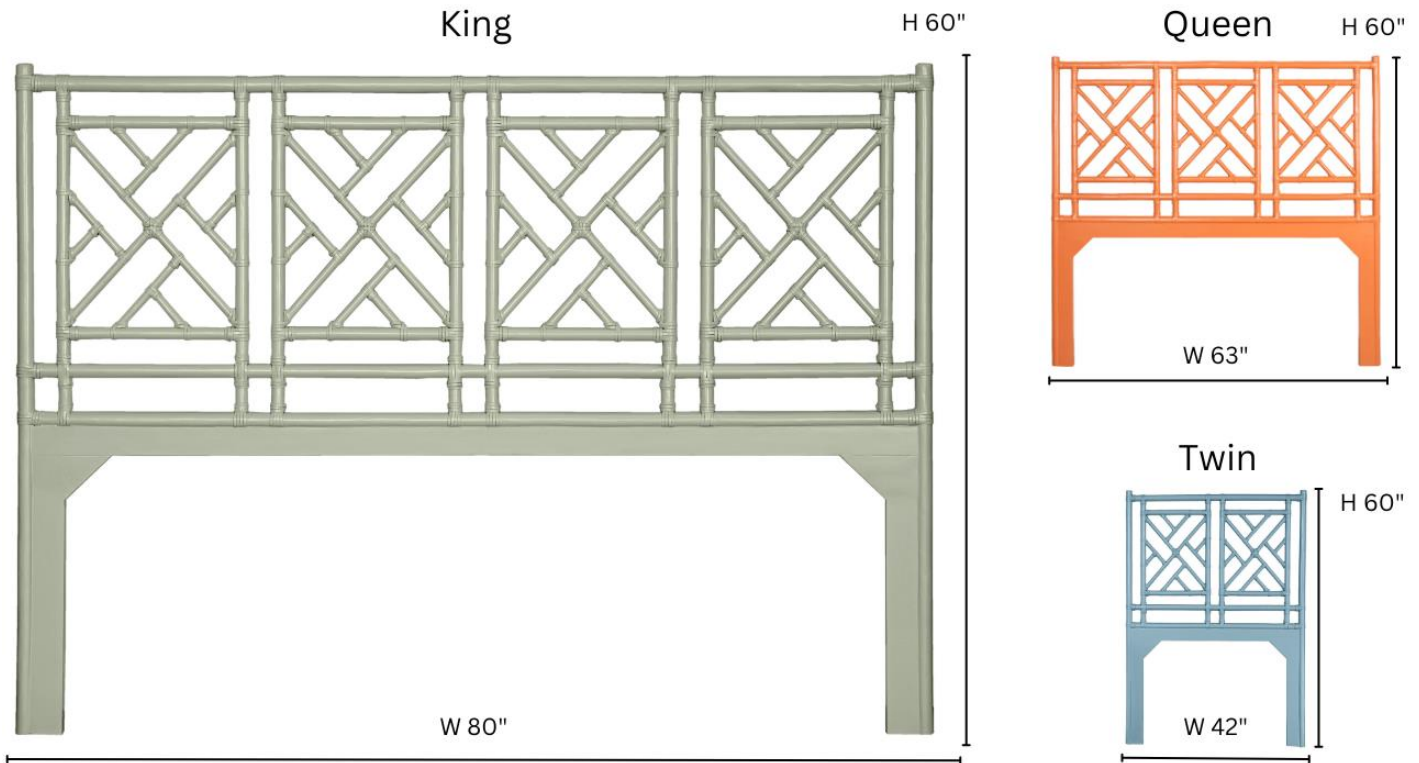

www.DavidFrancisFurniture.com

B4030 CHIPPENDALE HEADBOARD

DIMENSIONS

B5030-K King: W80" x H60"

B5030-Q Queen: W63" x H60"

B4030-DBL Double*: W58 x H60"

B5030-T Twin: W42" x H60"

Floor to bottom of first rattan pole: 27.5"

* Double – 2 panels

PRODUCT INFORMATION

Rattan + Wood Frame

Leather Bindings

Suitable for contract

CUSTOMIZATION OPTIONS

Any finish available

To ensure a perfect fit to your bed frame, our headboards are not pre-drilled nor come with hardware.