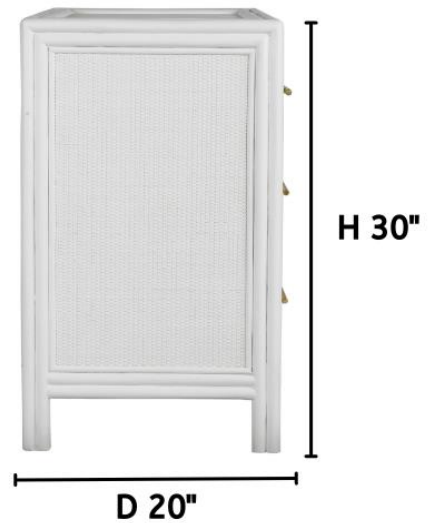

www.DavidFrancisFurniture.com

B2120 BANYAN CHEST

DIMENSIONS

Overall Dimensions:
W36" x D19" x H32"

Large Interior Drawer Dimensions:
W29.5" x D15" x H6"

Small Interior Drawer Dimensions:
W14" x D15" x H5"

Drawer Weight Capacity: 25 lbs.

PRODUCT INFORMATION

Rattan + wood frame
Closed cane drawer facings
Mitered corners
Four drawers
Wooden drawer glides
Dust covers
Suitable for contract
Anti-tip kit included

CUSTOMIZATION OPTIONS

Any finish available
Rattan* and metal hardware options available