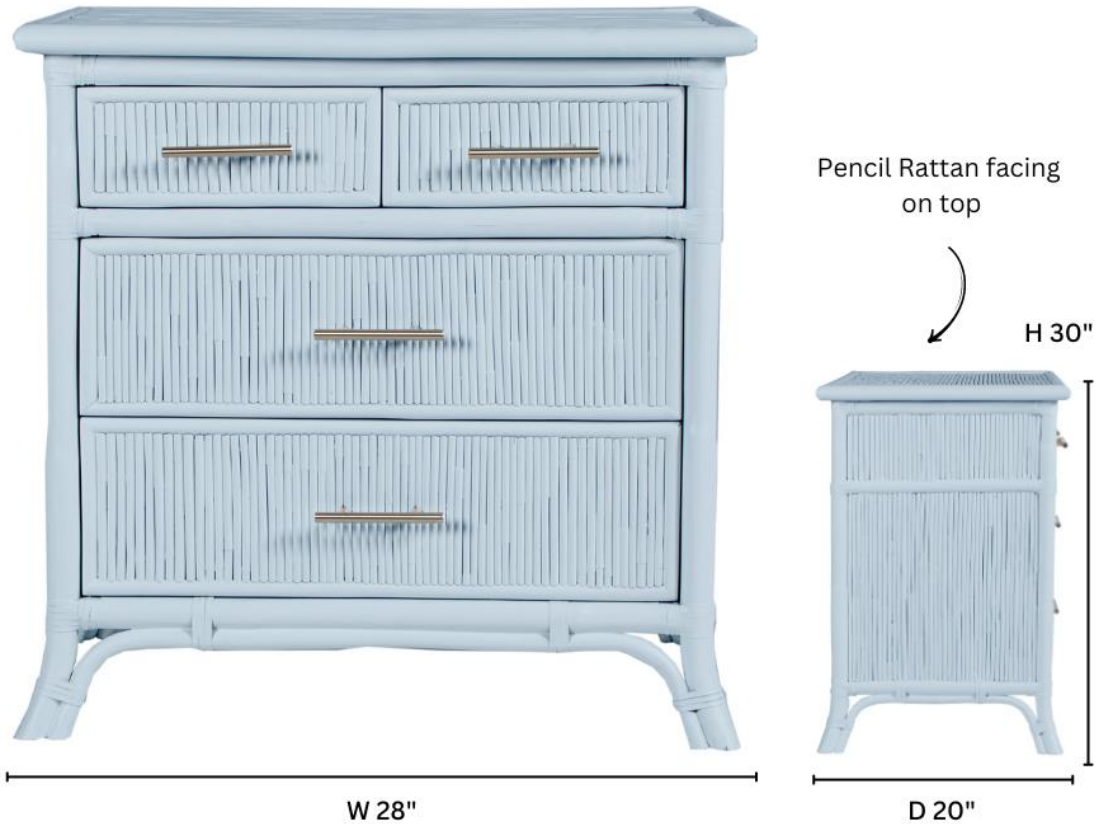

www.DavidFrancisFurniture.com

B2015 PENCIL RATTAN CHEST

DIMENSIONS

Overall: W30" x D20" x H30"

Large Interior Drawer Dimensions:
W23" x D14.5" x H5"

Small Interior Drawer Dimensions:
W10" x D14.5" x H3.5"

Drawer Weight Capacity: 25 lbs.

PRODUCT INFORMATION

Rattan + wood frame
Pencil rattan facings
Leather bindings
One drawer, one shelf
Wooden drawer glides
Dust covers
Drawer stops
Suitable for contract

This item is not intended for clothing storage
Anti-tip kit included